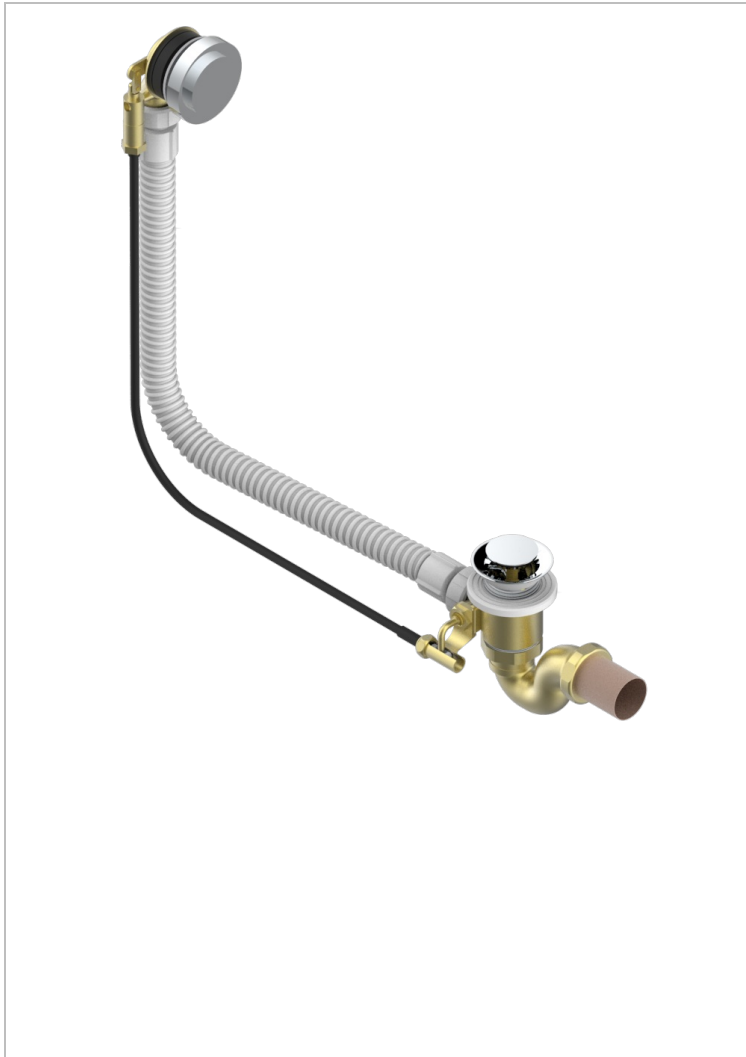

SYSTEM HOWLITE

G9G-300/70

Complete bath pop-up waste 70 cm

CHARACTERISTIC

- System Howlite
- Complete bath pop-up waste 70 cm

AVAILABLE FINITIONS

Blush PVD - H62
Brass color PVD - H49
Brown bronze color PVD - F33
Gold color PVD - H52
Graphite PVD - H64
Matt Umber PVD - H67

Matt blush PVD - H60
Matt brass color PVD - H50
Matt brown bronze color PVD - F34
Matt gold color PVD - H53
Matt graphite PVD - H65
Matt nickel color PVD - H56

Nickel color PVD - H55
Polished chrome (color finish) - A02
Umber PVD - H66