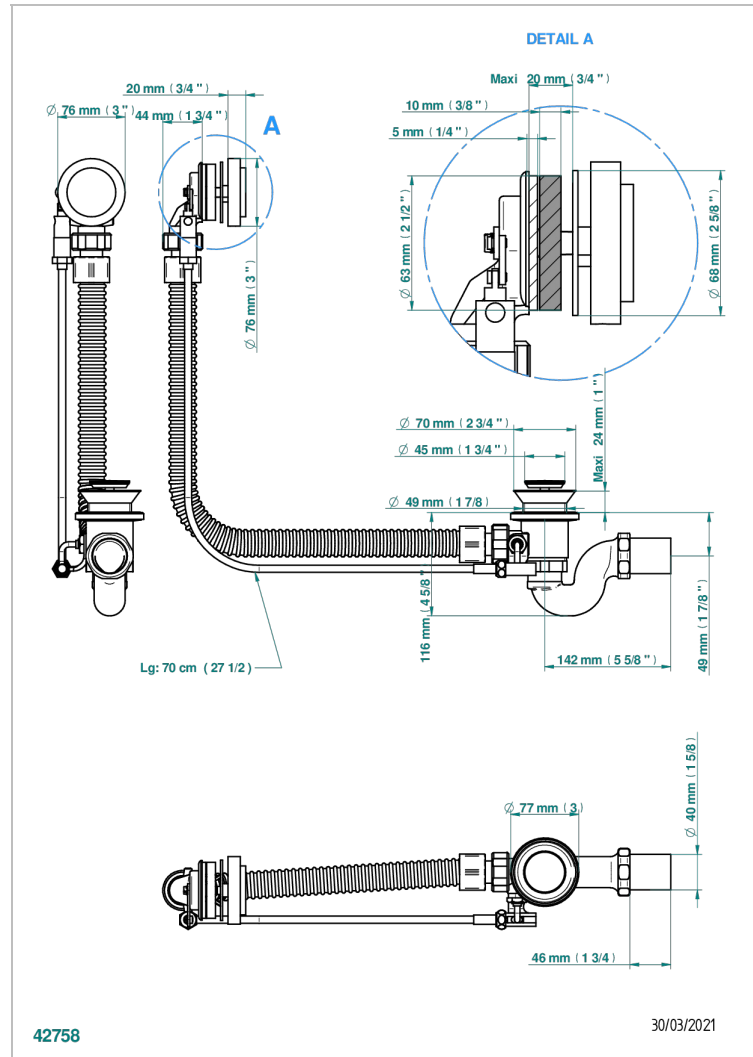

SYSTEM HOWLITE

G9G-300/70

Complete bath pop-up waste 70 cm

CHARACTERISTIC

- System Howlite
- Complete bath pop-up waste 70 cm

AVAILABLE FINITIONS

Blush PVD - H62
Brass color PVD - H49
Brown bronze color PVD - F33
Gold color PVD - H52
Graphite PVD - H64
Matt Umber PVD - H67