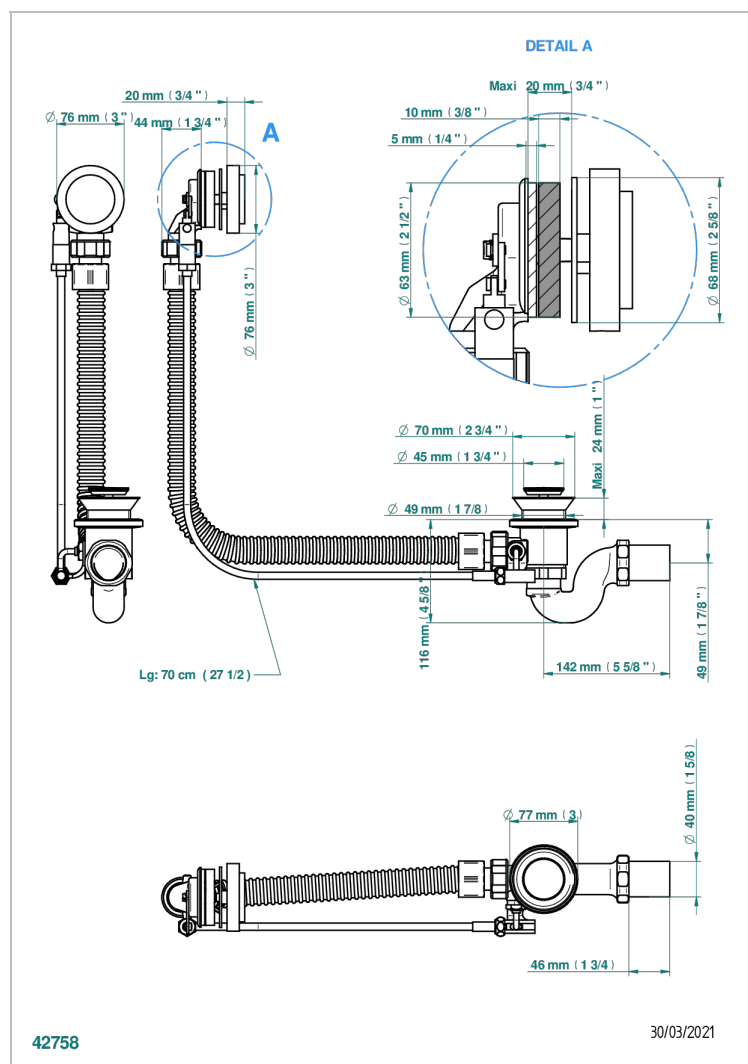

SYSTEM SMOOTH METAL

G9A-300/70

Complete bath pop-up waste 70 cm

CHARACTERISTIC

- System Smooth Metal
- Complete bath pop-up waste 70 cm

AVAILABLE FINITIONS

Blush PVD - H62
Brass color PVD - H49
Brown bronze color PVD - F33
Gold color PVD - H52
Graphite PVD - H64
Matt Umber PVD - H67