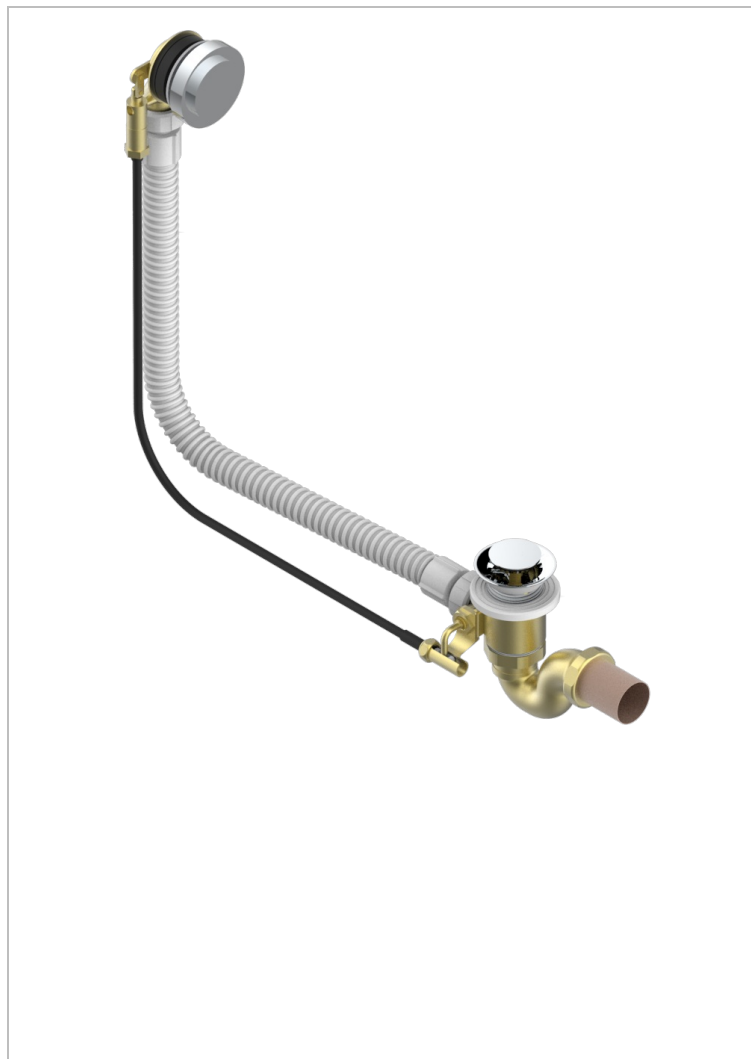

SYSTEM SMOOTH METAL

G9A-300/70

Complete bath pop-up waste 70 cm

CHARACTERISTIC

- System Smooth Metal
- Complete bath pop-up waste 70 cm

AVAILABLE FINITIONS

Blush PVD - H62
Brass color PVD - H49
Brown bronze color PVD - F33
Gold color PVD - H52
Graphite PVD - H64
Matt Umber PVD - H67

Matt blush PVD - H60
Matt brass color PVD - H50
Matt brown bronze color PVD - F34
Matt gold color PVD - H53
Matt graphite PVD - H65
Matt nickel color PVD - H56

Nickel color PVD - H55
Polished chrome (color finish) - A02
Umber PVD - H66