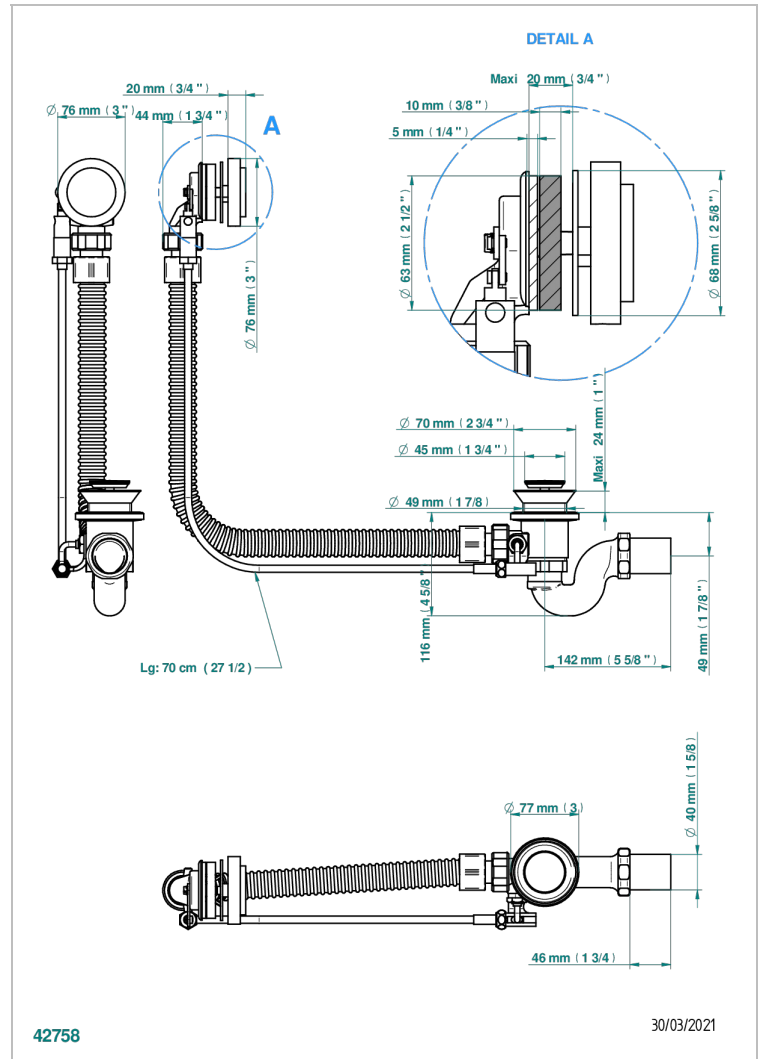

METAMORPHOSE WHITE CERAMIC

G6E-300/70

Complete bath pop-up waste 70 cm

THG
PARIS

CHARACTERISTIC

- Métamorphose White Ceramic
- Complete bath pop-up waste 70 cm

AVAILABLE FINITIONS

Blush PVD - H62
Brass color PVD - H49
Brown bronze color PVD - F33
Gold color PVD - H52
Graphite PVD - H64
Matt Umber PVD - H67