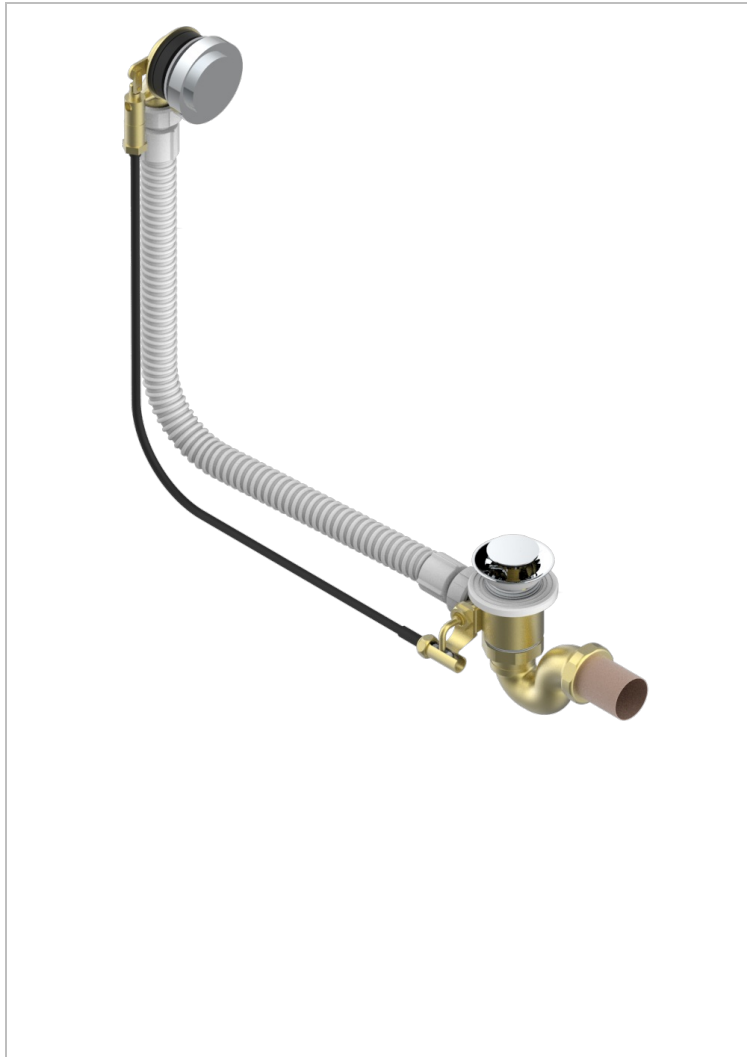

METAMORPHOSE WHITE CERAMIC

G6E-300/70

Complete bath pop-up waste 70 cm

THG
PARIS

CHARACTERISTIC

- Métamorphose White Ceramic
- Complete bath pop-up waste 70 cm

AVAILABLE FINITIONS

Blush PVD - H62
Brass color PVD - H49
Brown bronze color PVD - F33
Gold color PVD - H52
Graphite PVD - H64
Matt Umber PVD - H67

Matt blush PVD - H60
Matt brass color PVD - H50
Matt brown bronze color PVD - F34
Matt gold color PVD - H53
Matt graphite PVD - H65
Matt nickel color PVD - H56

Nickel color PVD - H55
Polished chrome (color finish) - A02
Umber PVD - H66