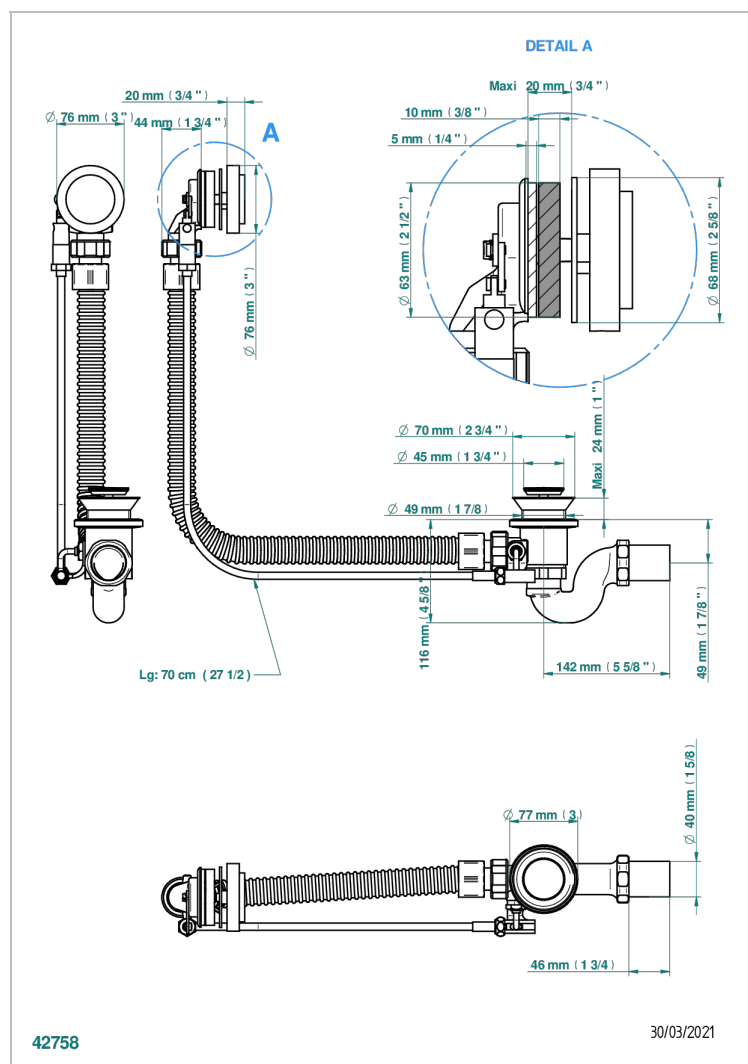

METAMORPHOSE BLACK CERAMIC

G6D-300/70

Complete bath pop-up waste 70 cm

CHARACTERISTIC

- Métamorphose Black Ceramic
- Complete bath pop-up waste 70 cm

AVAILABLE FINITIONS

Blush PVD - H62
 Brass color PVD - H49
 Brown bronze color PVD - F33
 Gold color PVD - H52
 Graphite PVD - H64
 Matt Umber PVD - H67