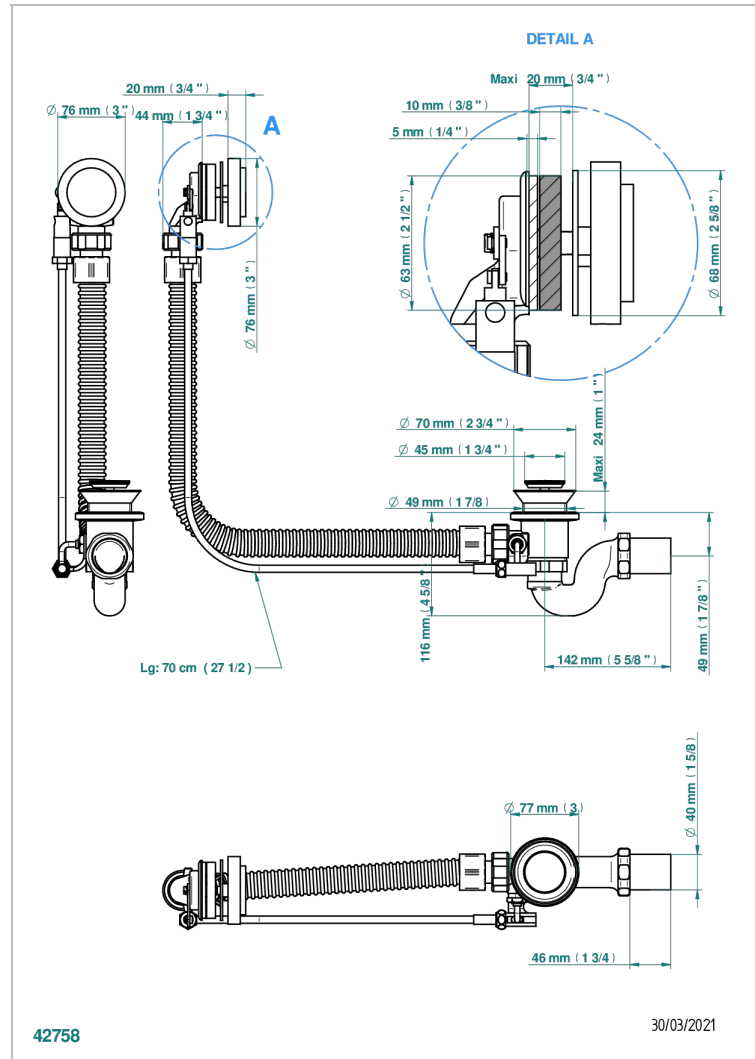

METAMORPHOSE CARBON

G6C-300/70

Complete bath pop-up waste 70 cm

CHARACTERISTIC

- Métamorphose Carbon
- Complete bath pop-up waste 70 cm

AVAILABLE FINITIONS

Blush PVD - H62
 Brass color PVD - H49
 Brown bronze color PVD - F33
 Gold color PVD - H52
 Graphite PVD - H64
 Matt Umber PVD - H67