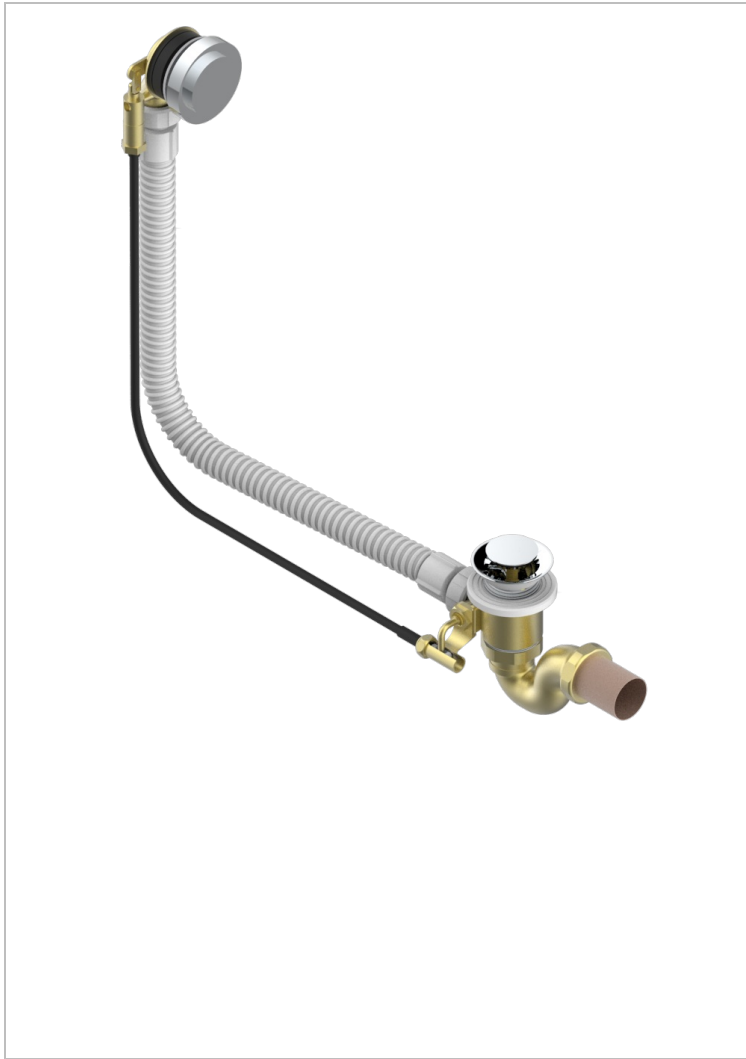

METAMORPHOSE CARBON

G6C-300/70

Complete bath pop-up waste 70 cm

CHARACTERISTIC

- Métamorphose Carbon
- Complete bath pop-up waste 70 cm

AVAILABLE FINITIONS

Blush PVD - H62
 Brass color PVD - H49
 Brown bronze color PVD - F33
 Gold color PVD - H52
 Graphite PVD - H64
 Matt Umber PVD - H67

Matt blush PVD - H60
 Matt brass color PVD - H50
 Matt brown bronze color PVD - F34
 Matt gold color PVD - H53
 Matt graphite PVD - H65
 Matt nickel color PVD - H56

Nickel color PVD - H55
 Polished chrome (color finish) - A02
 Umber PVD - H66