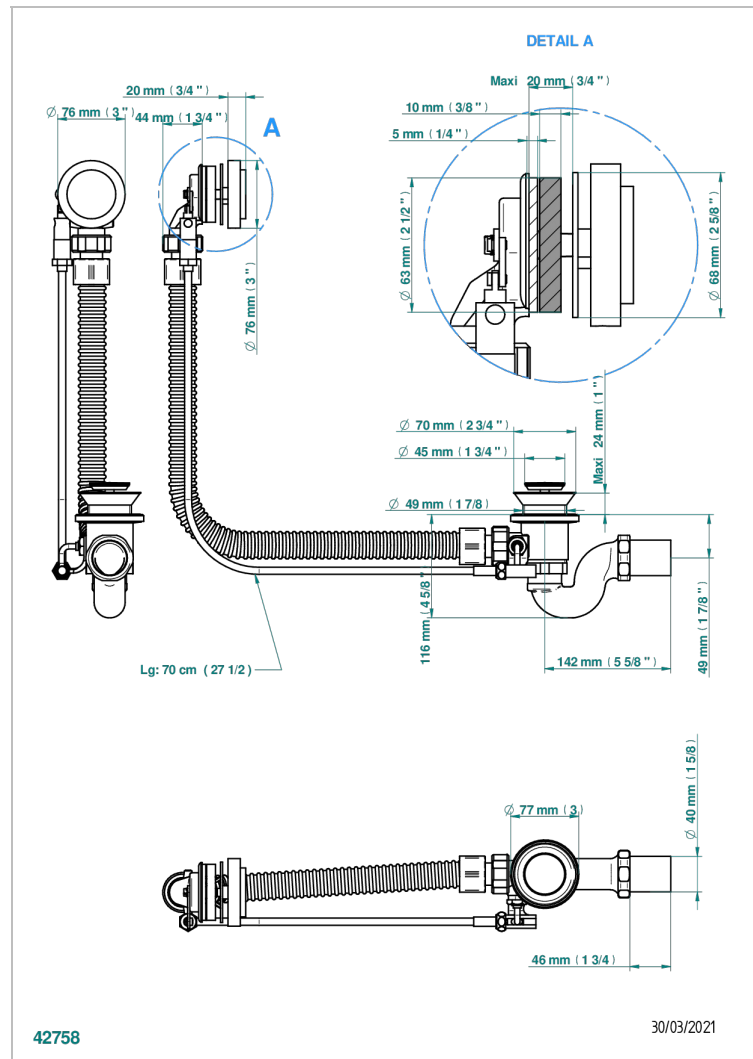

METAMORPHOSE

G6A-300/70

Complete bath pop-up waste 70 cm

CHARACTERISTIC

- Métamorphose
- Complete bath pop-up waste 70 cm

AVAILABLE FINITIONS

Blush PVD - H62
Brass color PVD - H49
Brown bronze color PVD - F33
Gold color PVD - H52
Graphite PVD - H64
Matt Umber PVD - H67