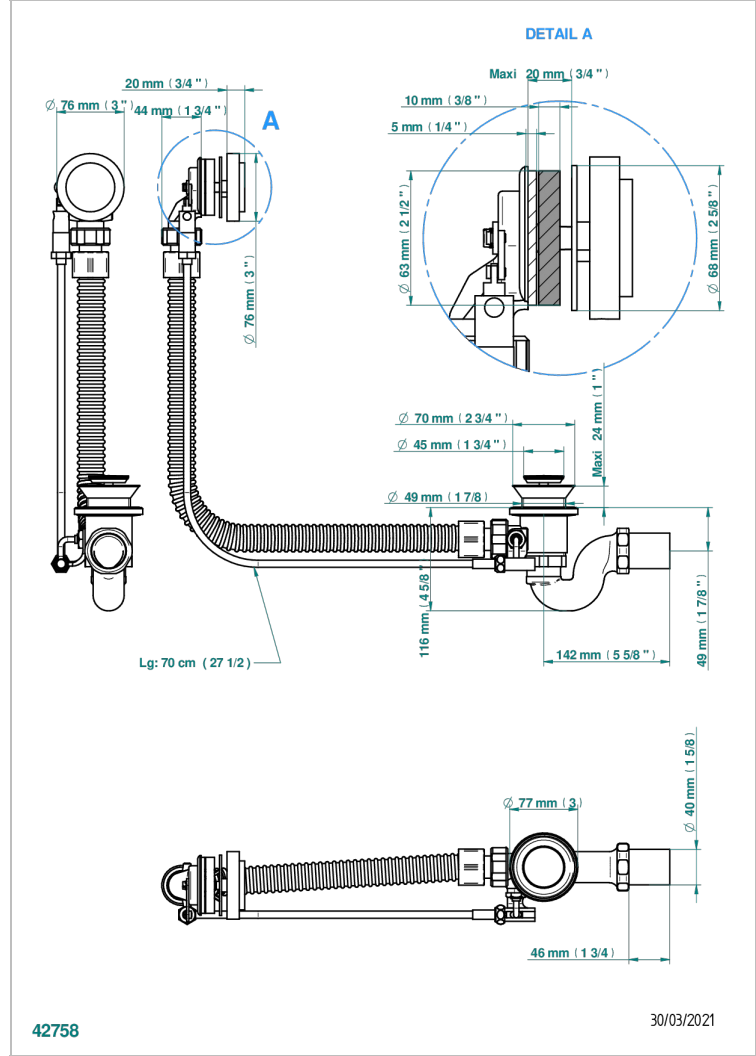

NANO WITH LEVER

G5B-300/70

Complete bath pop-up waste 70 cm

CHARACTERISTIC

- Nano with lever
- Complete bath pop-up waste 70 cm

AVAILABLE FINITIONS

- Blush PVD - H62
- Brass color PVD - H49
- Brown bronze color PVD - F33
- Gold color PVD - H52
- Graphite PVD - H64
- Matt Umber PVD - H67