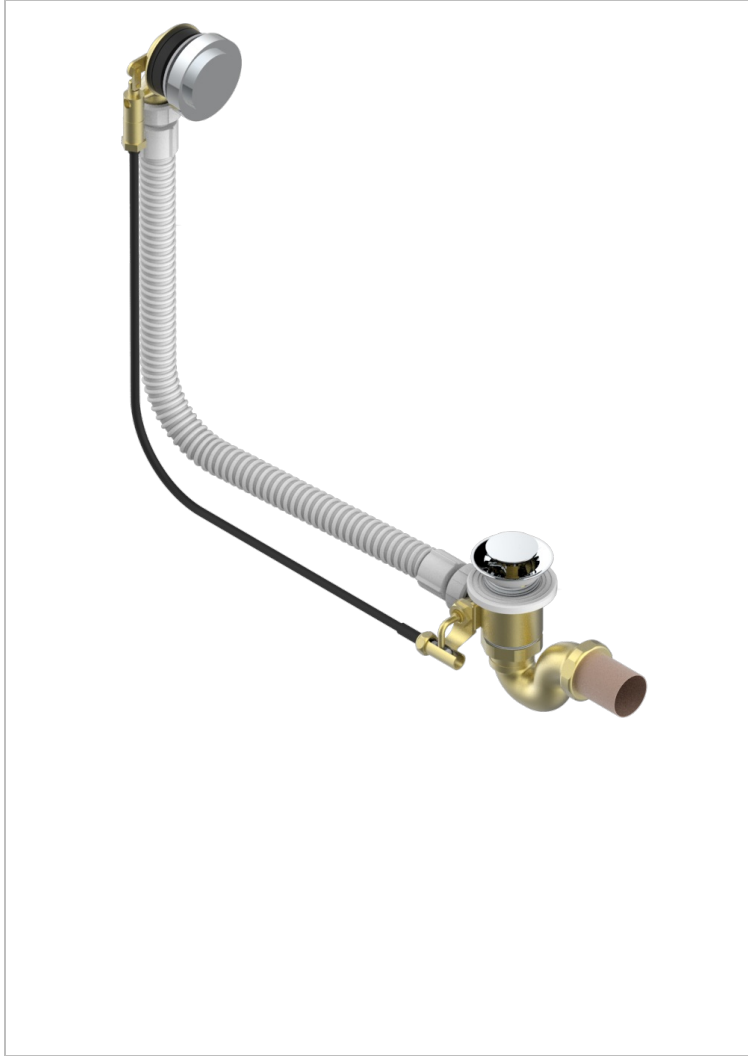

NANO WITH LEVER

G5B-300/70

Complete bath pop-up waste 70 cm

CHARACTERISTIC

- Nano with lever
- Complete bath pop-up waste 70 cm

AVAILABLE FINITIONS

- Blush PVD - H62
- Brass color PVD - H49
- Brown bronze color PVD - F33
- Gold color PVD - H52
- Graphite PVD - H64
- Matt Umber PVD - H67

- Matt blush PVD - H60
- Matt brass color PVD - H50
- Matt brown bronze color PVD - F34
- Matt gold color PVD - H53
- Matt graphite PVD - H65
- Matt nickel color PVD - H56

- Nickel color PVD - H55
- Polished chrome (color finish) - A02
- Umber PVD - H66