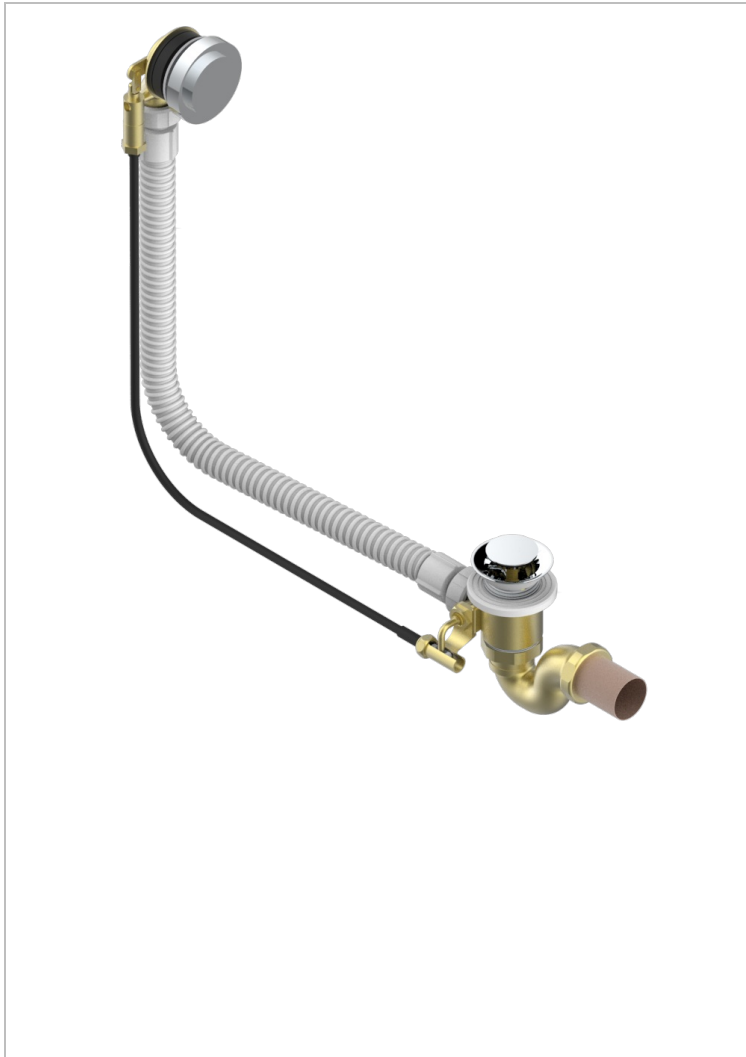

Complete bath pop-up waste 70 cm

**CHARACTERISTIC**

- Nano
- Complete bath pop-up waste 70 cm

**AVAILABLE FINITIONS**

- Blush PVD - H62
- Brass color PVD - H49
- Brown bronze color PVD - F33
- Gold color PVD - H52
- Graphite PVD - H64
- Matt Umber PVD - H67

- Matt blush PVD - H60
- Matt brass color PVD - H50
- Matt brown bronze color PVD - F34
- Matt gold color PVD - H53
- Matt graphite PVD - H65
- Matt nickel color PVD - H56

- Nickel color PVD - H55
- Polished chrome (color finish) - A02
- Umber PVD - H66