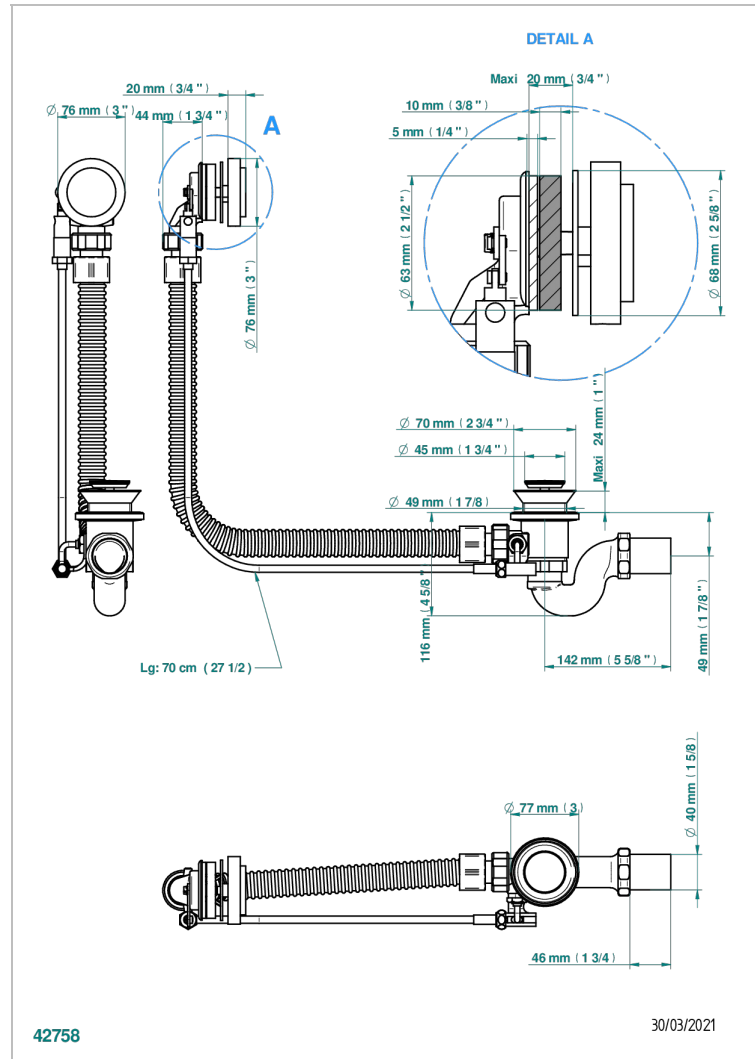

Complete bath pop-up waste 70 cm

**CHARACTERISTIC**

- Nano
- Complete bath pop-up waste 70 cm

**AVAILABLE FINITIONS**

- Blush PVD - H62
- Brass color PVD - H49
- Brown bronze color PVD - F33
- Gold color PVD - H52
- Graphite PVD - H64
- Matt Umber PVD - H67