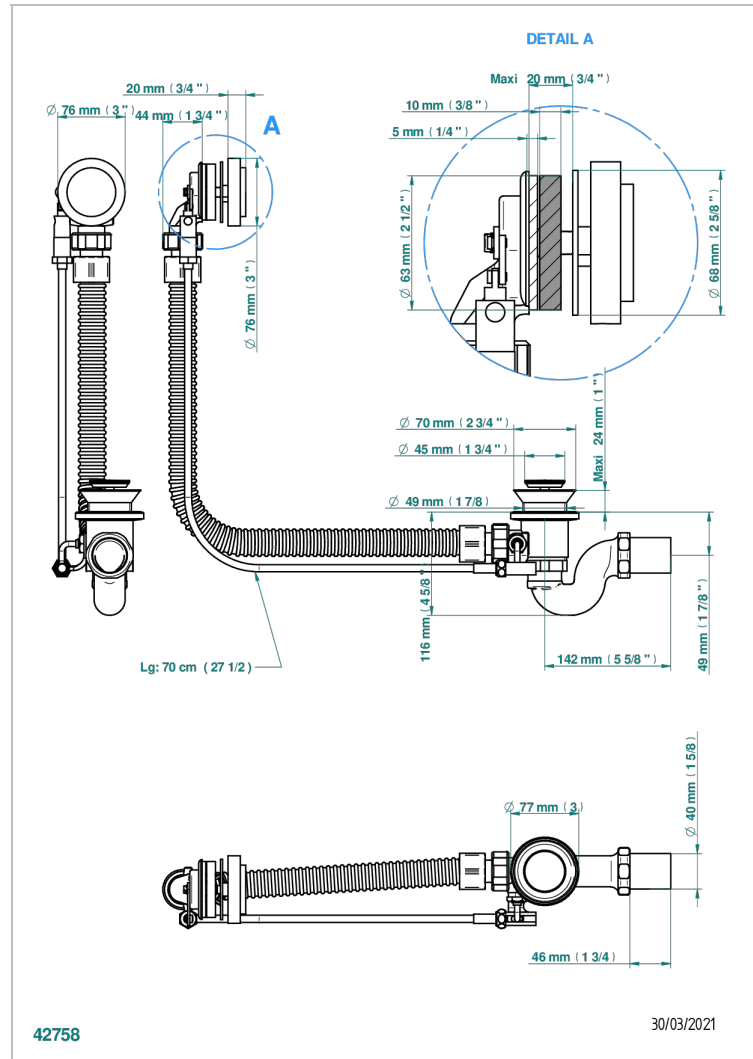

# MONTAIGNE VENUS WHITE MARBLE WITH LEVER HANDLES

G3W-300/70

Complete bath pop-up waste 70 cm

## CHARACTERISTIC

- Montaigne Venus white marble with lever handles
- Complete bath pop-up waste 70 cm

Nickel color PVD - H55  
 Polished chrome (color finish) - A02  
 Umber PVD - H66