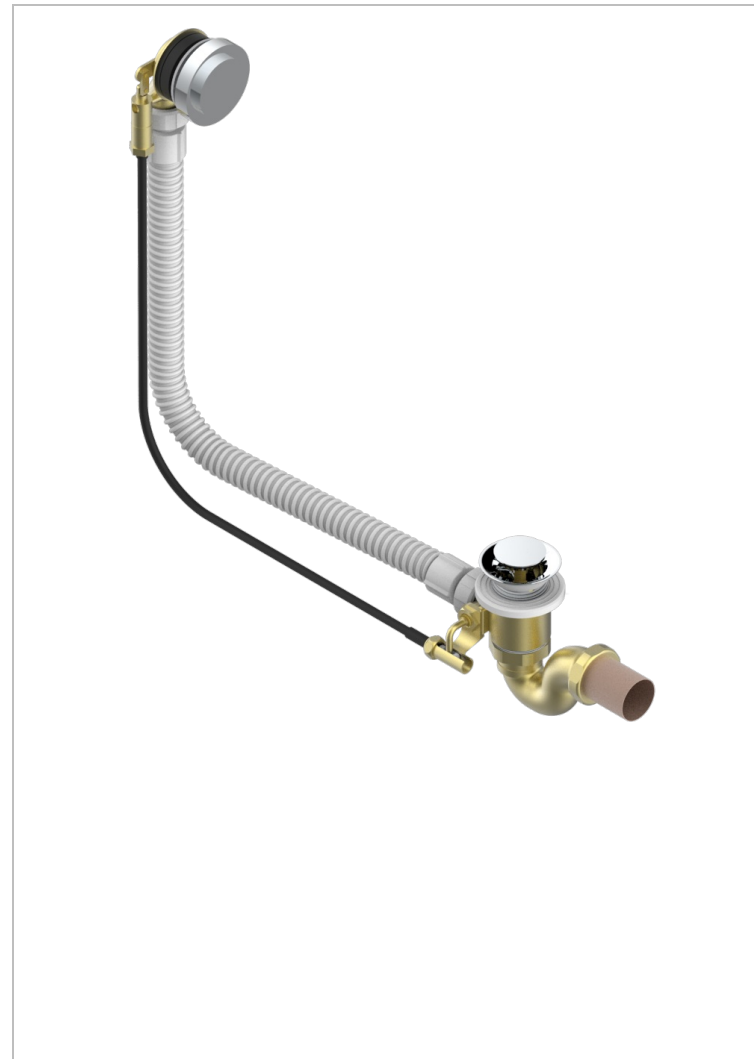

# MONTAIGNE VENUS WHITE MARBLE WITH LEVER HANDLES

G3W-300/70

Complete bath pop-up waste 70 cm

## CHARACTERISTIC

- Montaigne Venus white marble with lever handles
- Complete bath pop-up waste 70 cm

## AVAILABLE FINITIONS

Blush PVD - H62  
 Brass color PVD - H49  
 Brown bronze color PVD - F33  
 Gold color PVD - H52  
 Graphite PVD - H64  
 Matt Umber PVD - H67

Matt blush PVD - H60  
 Matt brass color PVD - H50  
 Matt brown bronze color PVD - F34  
 Matt gold color PVD - H53  
 Matt graphite PVD - H65  
 Matt nickel color PVD - H56

Nickel color PVD - H55  
 Polished chrome (color finish) - A02  
 Umber PVD - H66