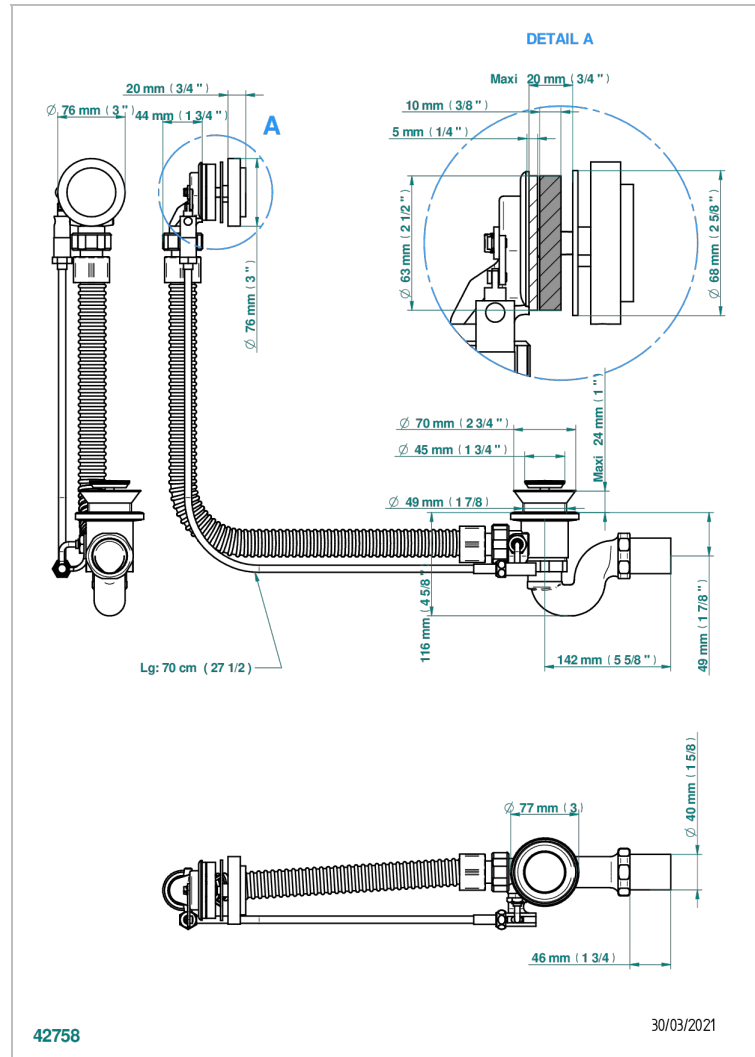

MONTAIGNE VENUS WHITE MARBLE

G3V-300/70

Complete bath pop-up waste 70 cm

CHARACTERISTIC

- Montaigne Venus white marble
- Complete bath pop-up waste 70 cm

AVAILABLE FINITIONS

Blush PVD - H62
Brass color PVD - H49
Brown bronze color PVD - F33
Gold color PVD - H52
Graphite PVD - H64
Matt Umber PVD - H67