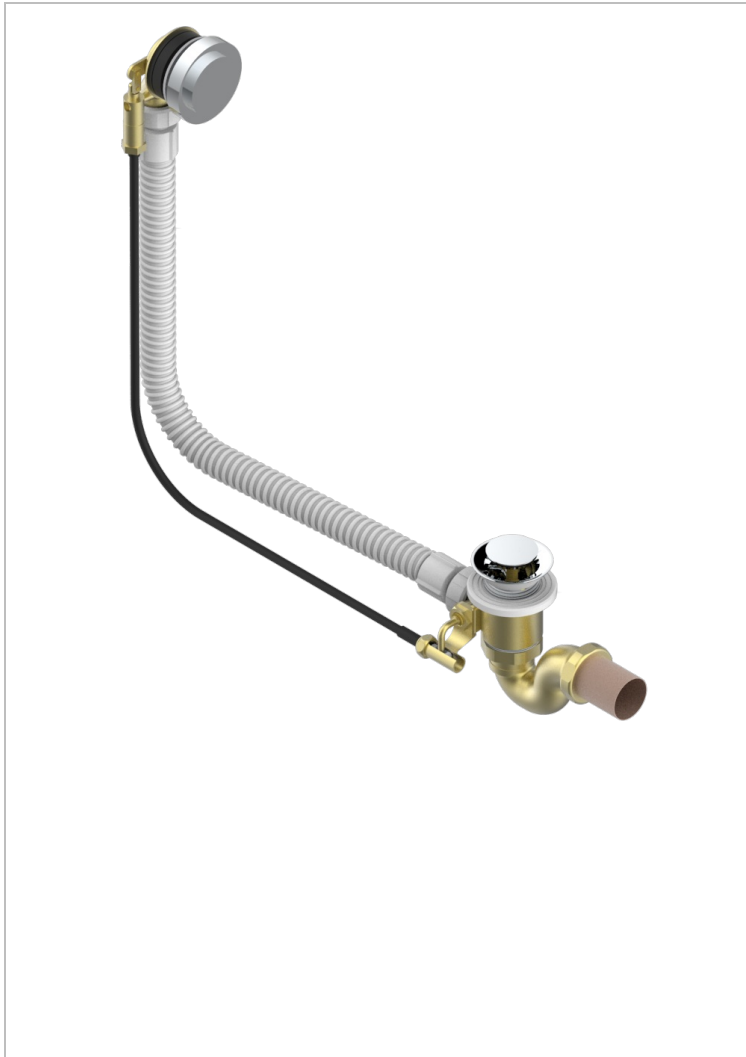

MONTAIGNE VENUS WHITE MARBLE

G3V-300/70

Complete bath pop-up waste 70 cm

CHARACTERISTIC

- Montaigne Venus white marble
- Complete bath pop-up waste 70 cm

AVAILABLE FINITIONS

Blush PVD - H62
Brass color PVD - H49
Brown bronze color PVD - F33
Gold color PVD - H52
Graphite PVD - H64
Matt Umber PVD - H67

Matt blush PVD - H60
Matt brass color PVD - H50
Matt brown bronze color PVD - F34
Matt gold color PVD - H53
Matt graphite PVD - H65
Matt nickel color PVD - H56

Nickel color PVD - H55
Polished chrome (color finish) - A02
Umber PVD - H66