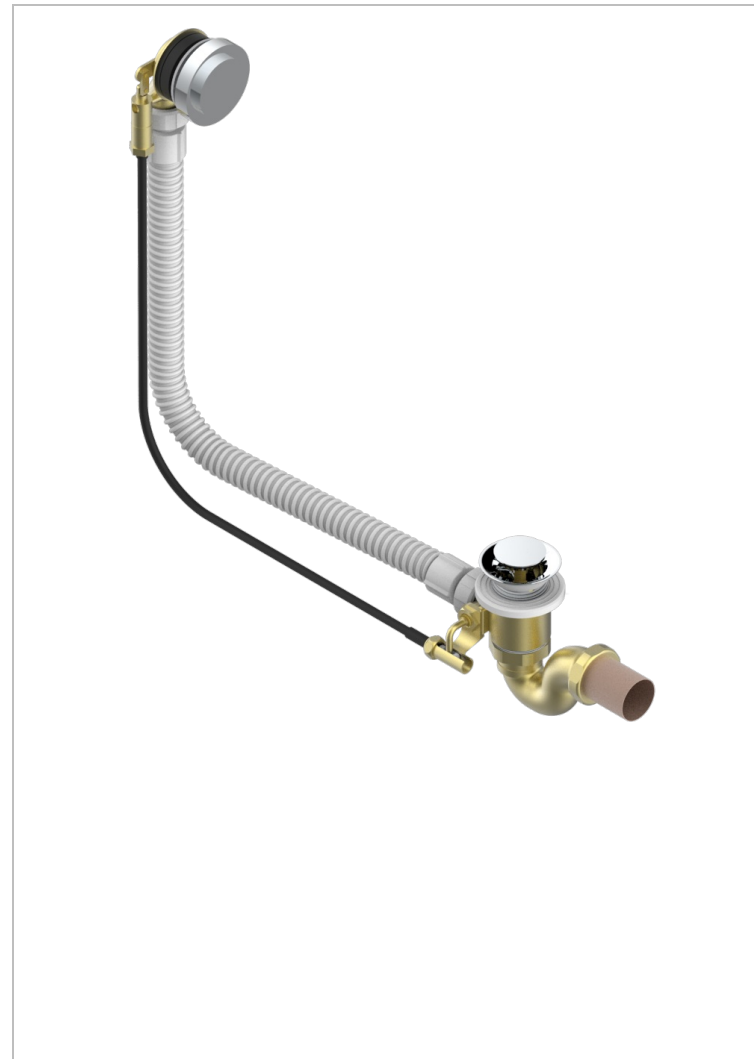

# MONTAIGNE LEONARDO GREY MARBLE WITH LEVER HANDLES

G3U-300/70

Complete bath pop-up waste 70 cm

## CHARACTERISTIC

- Montaigne Leonardo Grey marble with lever handles
- Complete bath pop-up waste 70 cm

## AVAILABLE FINITIONS

Blush PVD - H62  
 Brass color PVD - H49  
 Brown bronze color PVD - F33  
 Gold color PVD - H52  
 Graphite PVD - H64  
 Matt Umber PVD - H67

Matt blush PVD - H60  
 Matt brass color PVD - H50  
 Matt brown bronze color PVD - F34  
 Matt gold color PVD - H53  
 Matt graphite PVD - H65  
 Matt nickel color PVD - H56

Nickel color PVD - H55  
 Polished chrome (color finish) - A02  
 Umber PVD - H66