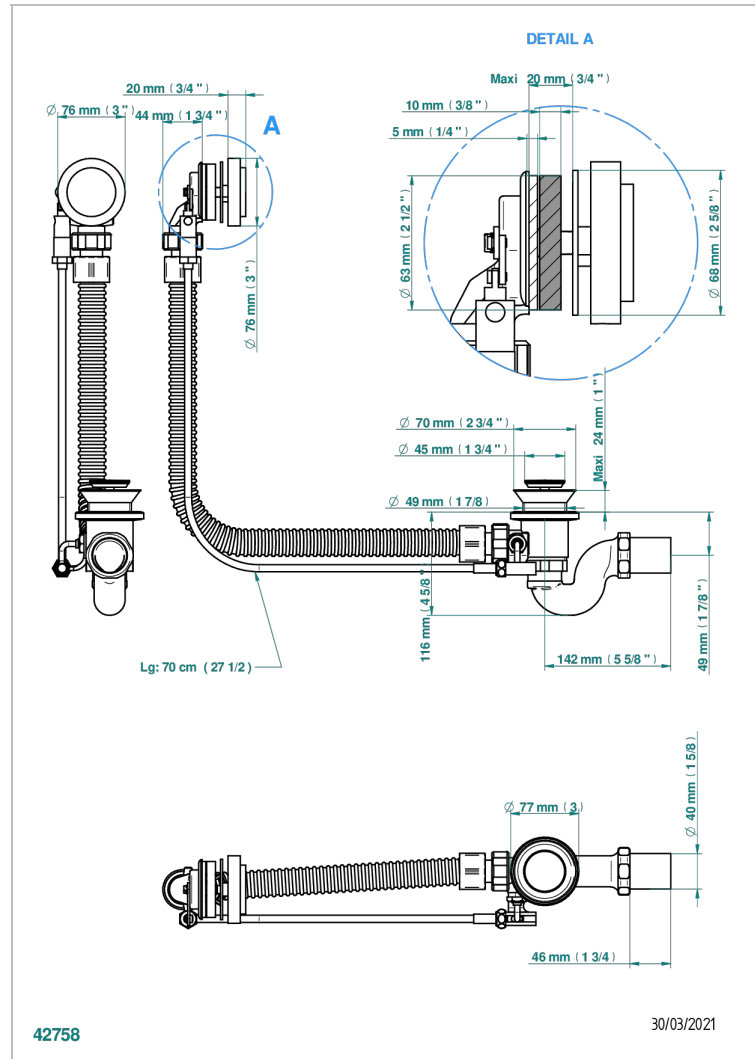

# MONTAIGNE LEONARDO GREY MARBLE WITH LEVER HANDLES

G3U-300/70

Complete bath pop-up waste 70 cm

## CHARACTERISTIC

- Montaigne Leonardo Grey marble with lever handles
- Complete bath pop-up waste 70 cm

Nickel color PVD - H55  
 Polished chrome (color finish) - A02  
 Umber PVD - H66