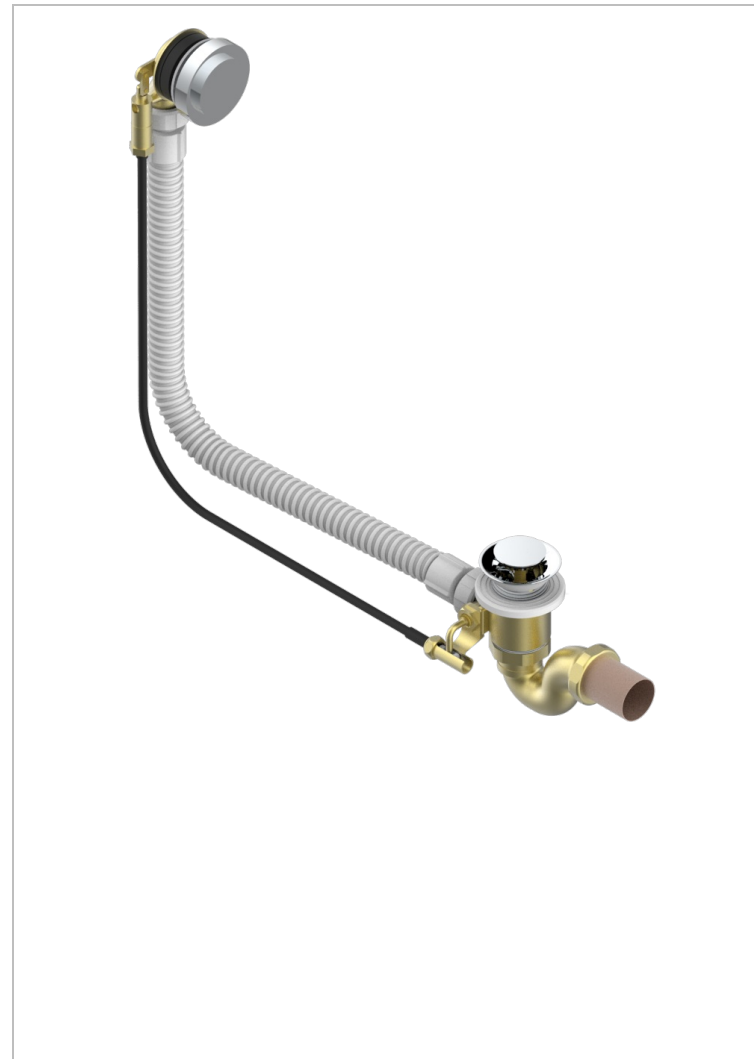

MONTAIGNE LEONARDO GREY MARBLE WITH LEVER HANDLES

G3U-300/70

Complete bath pop-up waste 70 cm

CHARACTERISTIC

- Montaigne Leonardo Grey marble with lever handles
- Complete bath pop-up waste 70 cm

AVAILABLE FINITIONS

Blush PVD - H62
Brass color PVD - H49
Brown bronze color PVD - F33
Gold color PVD - H52
Graphite PVD - H64
Matt Umber PVD - H67

Matt blush PVD - H60
Matt brass color PVD - H50
Matt brown bronze color PVD - F34
Matt gold color PVD - H53
Matt graphite PVD - H65
Matt nickel color PVD - H56

Nickel color PVD - H55
Polished chrome (color finish) - A02
Umber PVD - H66