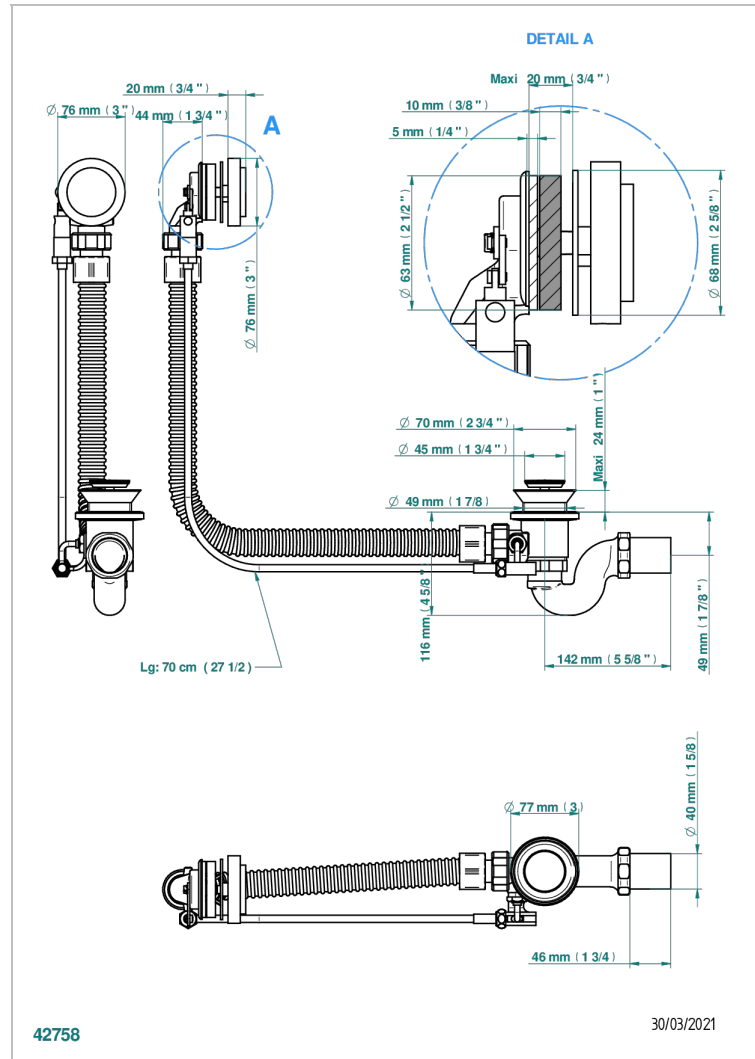

MONTAIGNE LEONARDO GREY MARBLE WITH LEVER HANDLES

G3U-300/70

Complete bath pop-up waste 70 cm

CHARACTERISTIC

- Montaigne Leonardo Grey marble with lever handles
- Complete bath pop-up waste 70 cm

AVAILABLE FINITIONS

Nickel color PVD - H55
Polished chrome (color finish) - A02
Umber PVD - H66