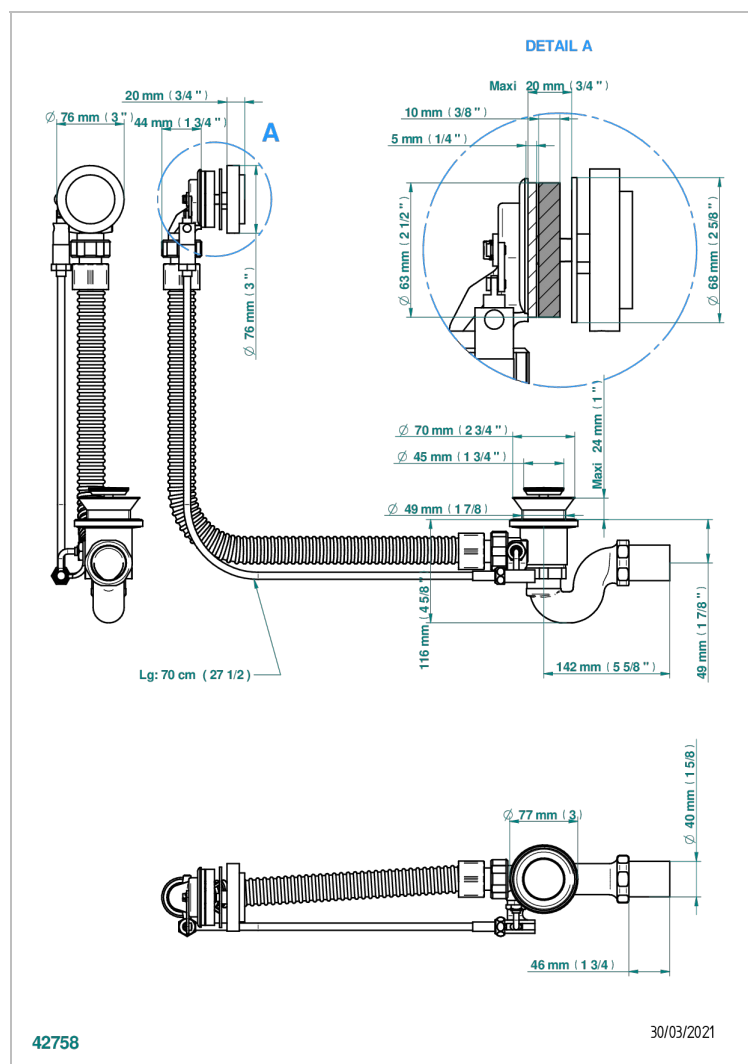

MONTAIGNE LEONARDO GREY MARBLE

G3T-300/70

Complete bath pop-up waste 70 cm

THG[®]
PARIS

CHARACTERISTIC

- Montaigne Leonardo Grey marble
- Complete bath pop-up waste 70 cm

AVAILABLE FINITIONS

Blush PVD - H62
Brass color PVD - H49
Brown bronze color PVD - F33
Gold color PVD - H52
Graphite PVD - H64
Matt Umber PVD - H67