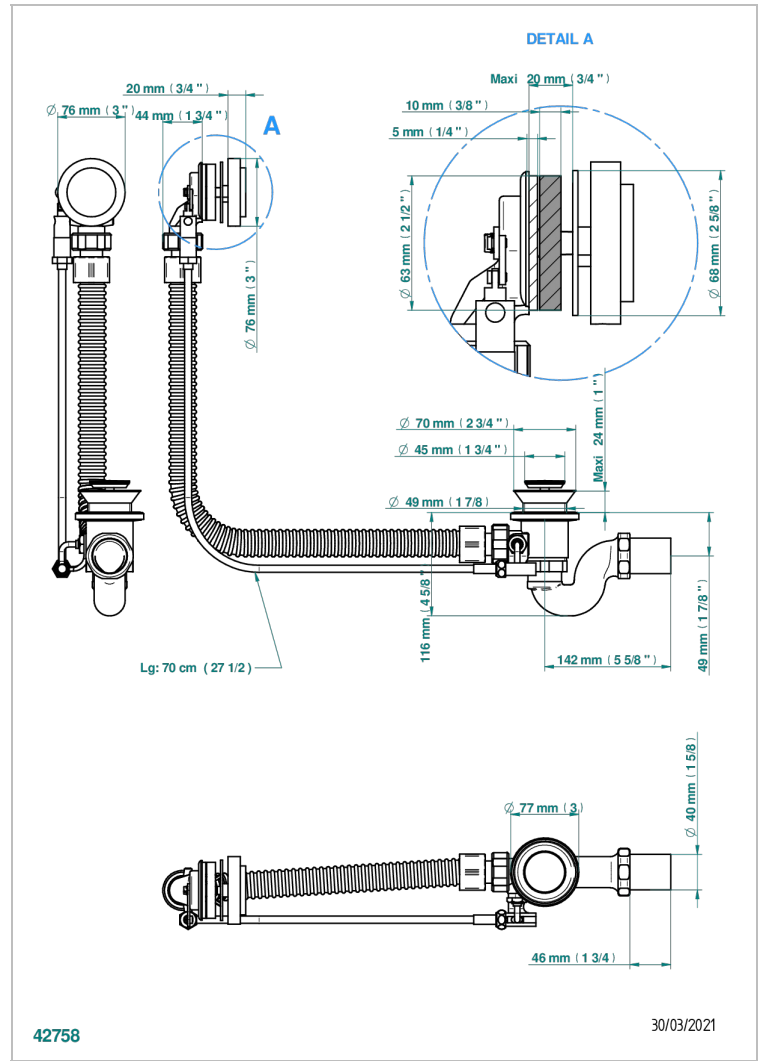

# MONTAIGNE LEONARDO GREY MARBLE

G3T-300/70

Complete bath pop-up waste 70 cm

## CHARACTERISTIC

- Montaigne Leonardo Grey marble
- Complete bath pop-up waste 70 cm

Nickel color PVD - H55  
 Polished chrome (color finish) - A02  
 Umber PVD - H66