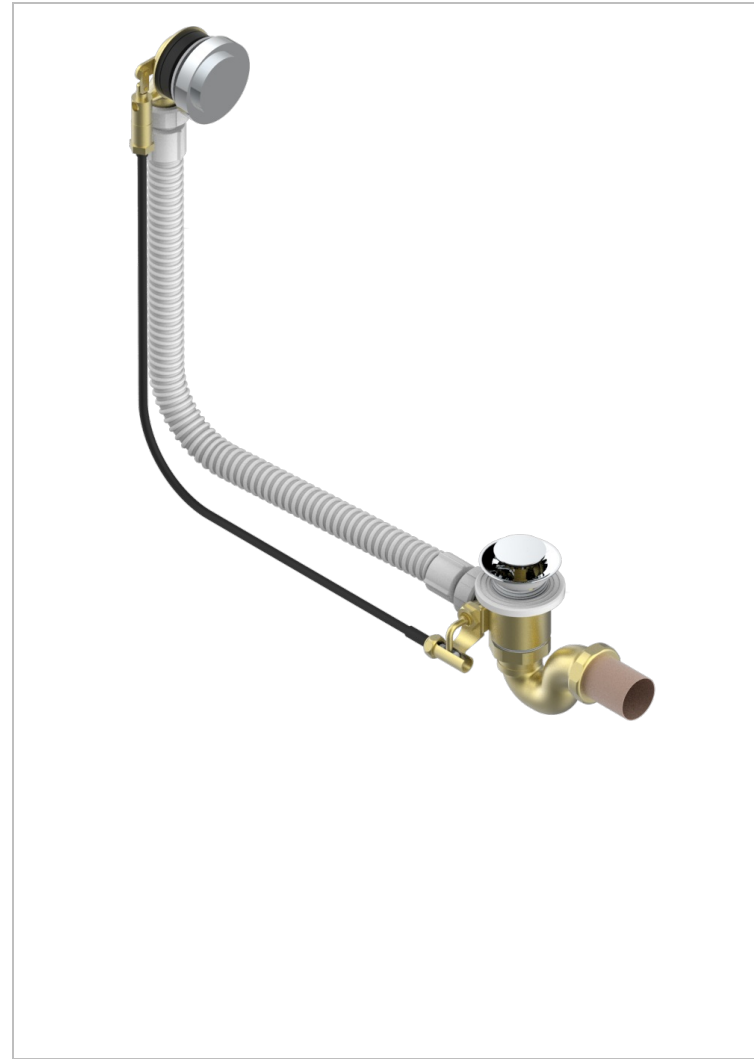

# MONTAIGNE LEONARDO GREY MARBLE

G3T-300/70

Complete bath pop-up waste 70 cm

## CHARACTERISTIC

- Montaigne Leonardo Grey marble
- Complete bath pop-up waste 70 cm

## AVAILABLE FINITIONS

Blush PVD - H62  
 Brass color PVD - H49  
 Brown bronze color PVD - F33  
 Gold color PVD - H52  
 Graphite PVD - H64  
 Matt Umber PVD - H67

Matt blush PVD - H60  
 Matt brass color PVD - H50  
 Matt brown bronze color PVD - F34  
 Matt gold color PVD - H53  
 Matt graphite PVD - H65  
 Matt nickel color PVD - H56

Nickel color PVD - H55  
 Polished chrome (color finish) - A02  
 Umber PVD - H66