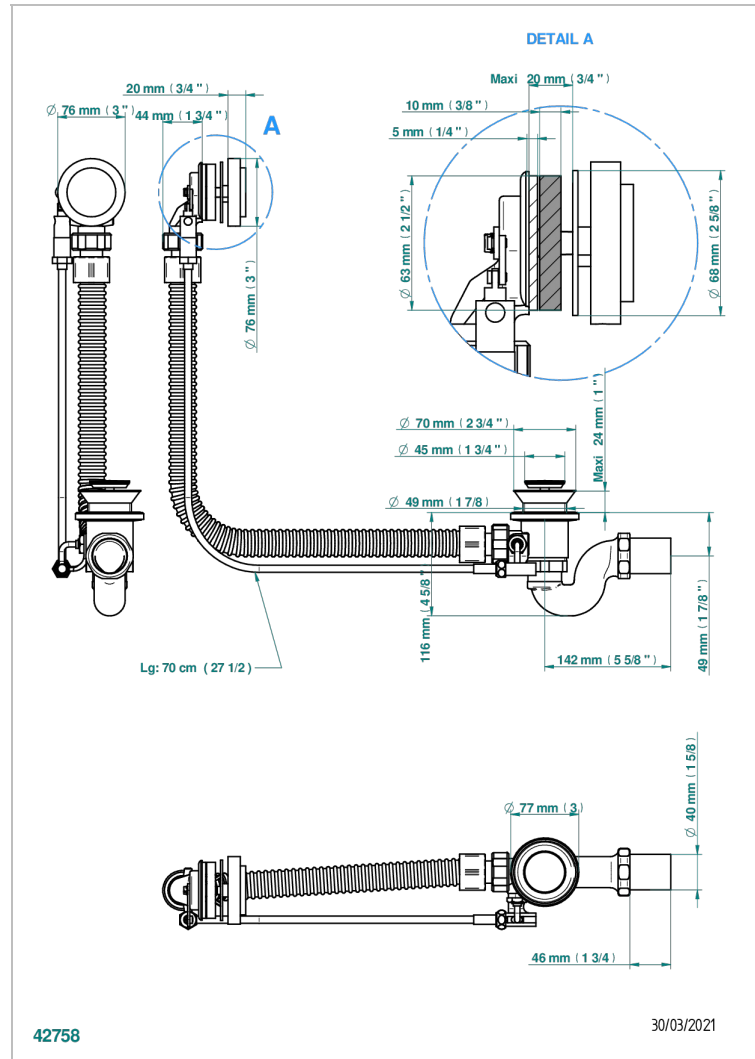

# MONTAIGNE GRAND ANTIQUE MARBLE

G3R-300/70

Complete bath pop-up waste 70 cm

## CHARACTERISTIC

- Montaigne Grand Antique marble
- Complete bath pop-up waste 70 cm

Nickel color PVD - H55  
 Polished chrome (color finish) - A02  
 Umber PVD - H66