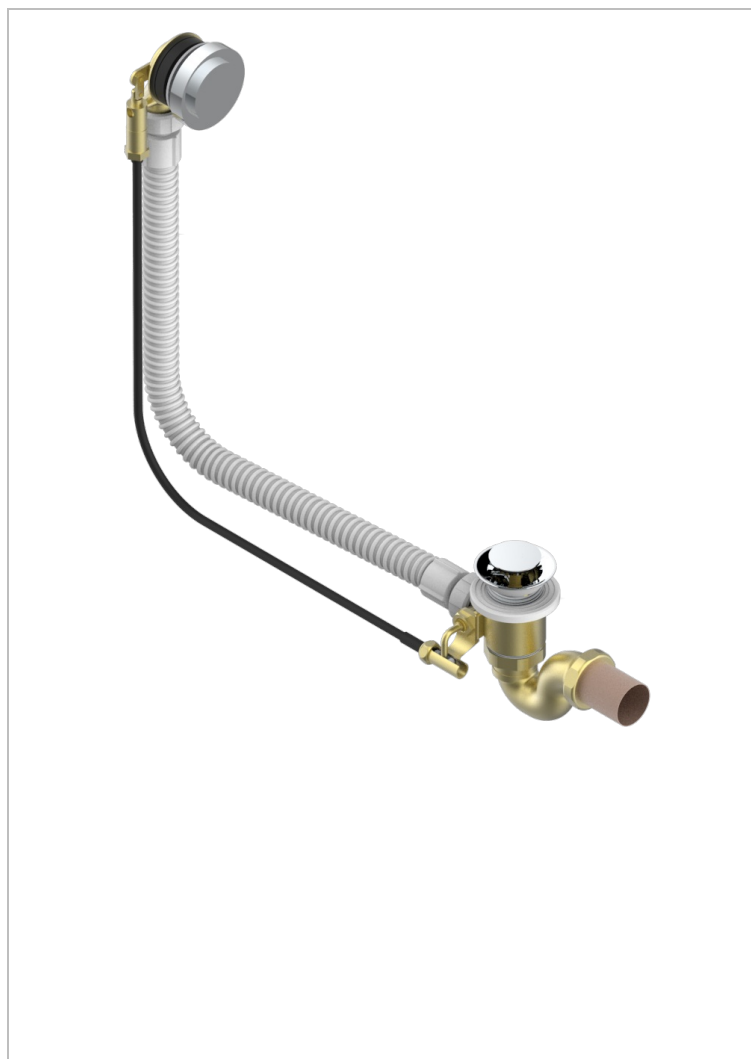

MONTAIGNE GRAND ANTIQUE MARBLE

G3R-300/70

Complete bath pop-up waste 70 cm

THG[®]
PARIS

CHARACTERISTIC

- Montaigne Grand Antique marble
- Complete bath pop-up waste 70 cm

AVAILABLE FINITIONS

Blush PVD - H62
Brass color PVD - H49
Brown bronze color PVD - F33
Gold color PVD - H52
Graphite PVD - H64
Matt Umber PVD - H67

Matt blush PVD - H60
Matt brass color PVD - H50
Matt brown bronze color PVD - F34
Matt gold color PVD - H53
Matt graphite PVD - H65
Matt nickel color PVD - H56

Nickel color PVD - H55
Polished chrome (color finish) - A02
Umber PVD - H66