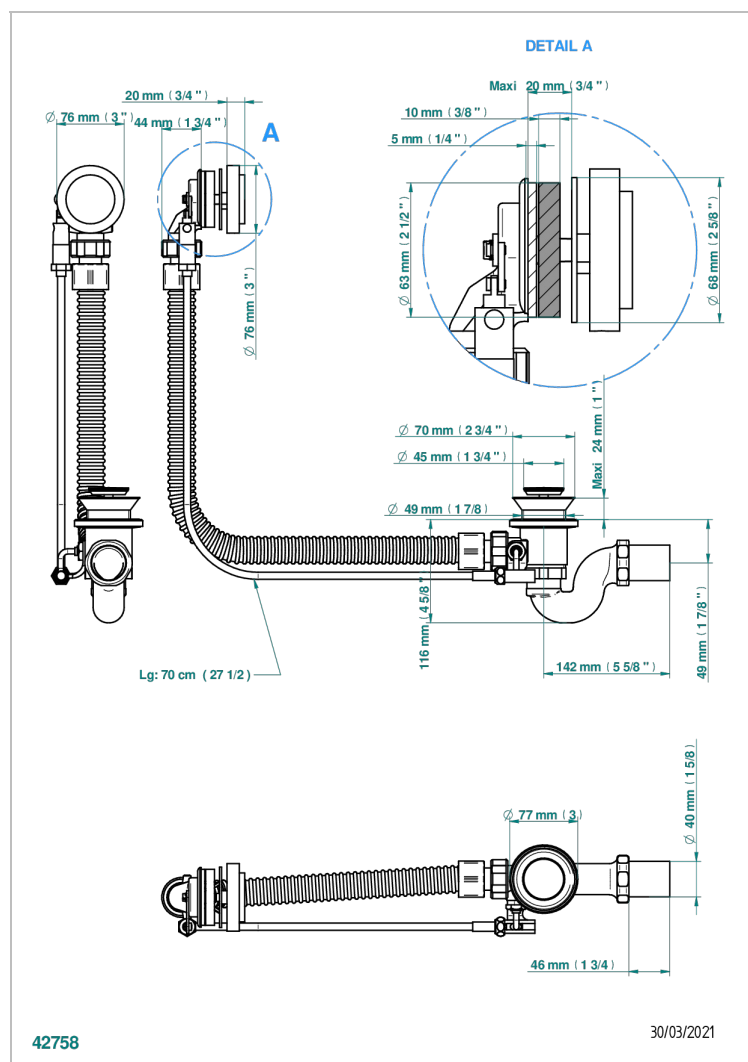

MONTAIGNE GRAND ANTIQUE MARBLE

G3R-300/70

Complete bath pop-up waste 70 cm

THG[®]
PARIS

CHARACTERISTIC

- Montaigne Grand Antique marble
- Complete bath pop-up waste 70 cm

AVAILABLE FINITIONS

Blush PVD - H62
Brass color PVD - H49
Brown bronze color PVD - F33
Gold color PVD - H52
Graphite PVD - H64
Matt Umber PVD - H67