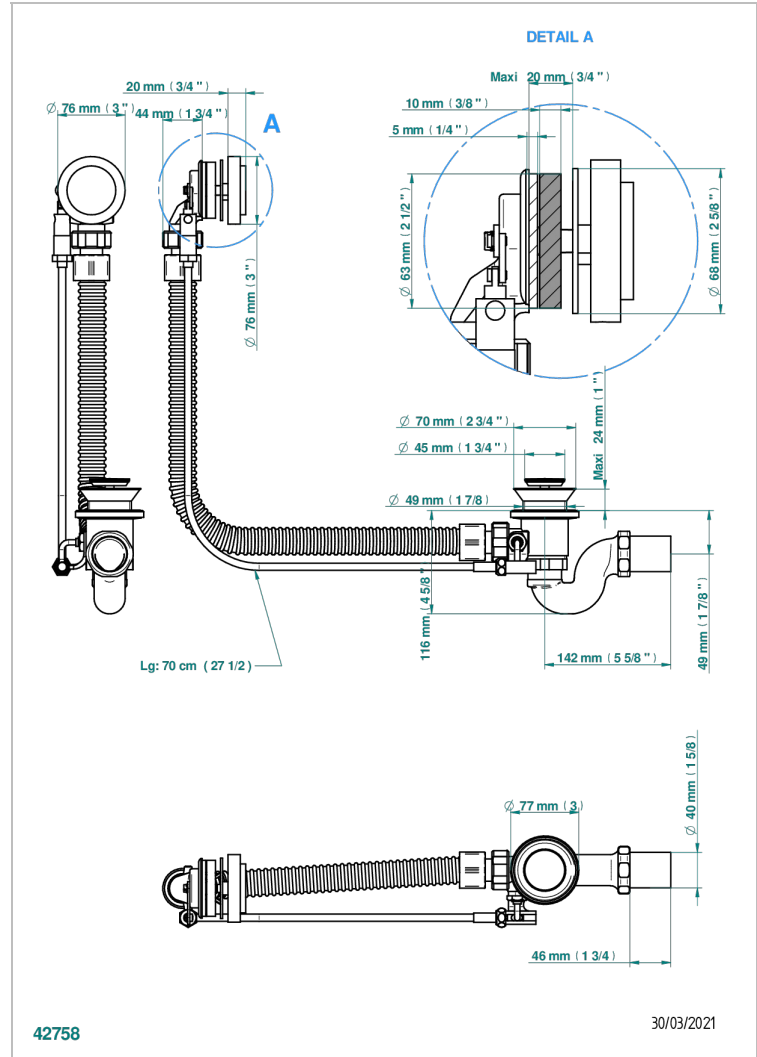

HIRONDELLES GOLD STAMPED

A4L-300/70

Complete bath pop-up waste 70 cm

CHARACTERISTIC

- Hironnelles Gold stamped
- Complete bath pop-up waste 70 cm

AVAILABLE FINITIONS

Blush PVD - H62
Brass color PVD - H49
Brown bronze color PVD - F33
Gold color PVD - H52
Graphite PVD - H64
Matt Umber PVD - H67