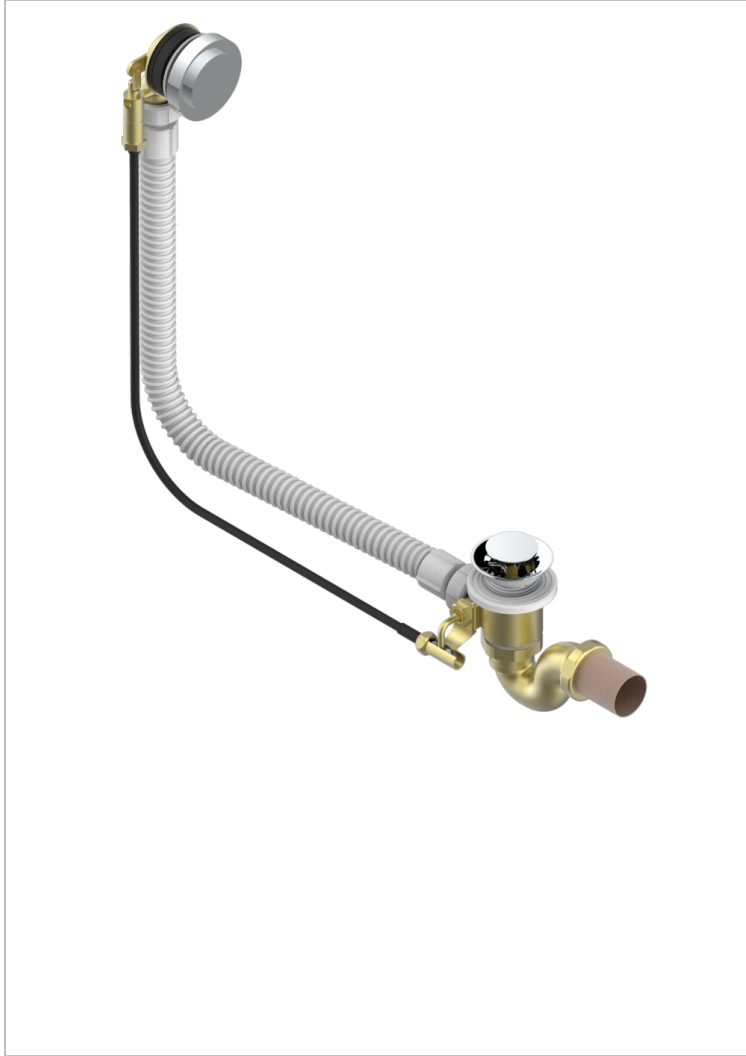

HIRONDELLES GOLD STAMPED

A4L-300/70

Complete bath pop-up waste 70 cm

CHARACTERISTIC

- Hironnelles Gold stamped
- Complete bath pop-up waste 70 cm

AVAILABLE FINITIONS

Blush PVD - H62
Brass color PVD - H49
Brown bronze color PVD - F33
Gold color PVD - H52
Graphite PVD - H64
Matt Umber PVD - H67

Matt blush PVD - H60
Matt brass color PVD - H50
Matt brown bronze color PVD - F34
Matt gold color PVD - H53
Matt graphite PVD - H65
Matt nickel color PVD - H56

Nickel color PVD - H55
Polished chrome (color finish) - A02
Umber PVD - H66