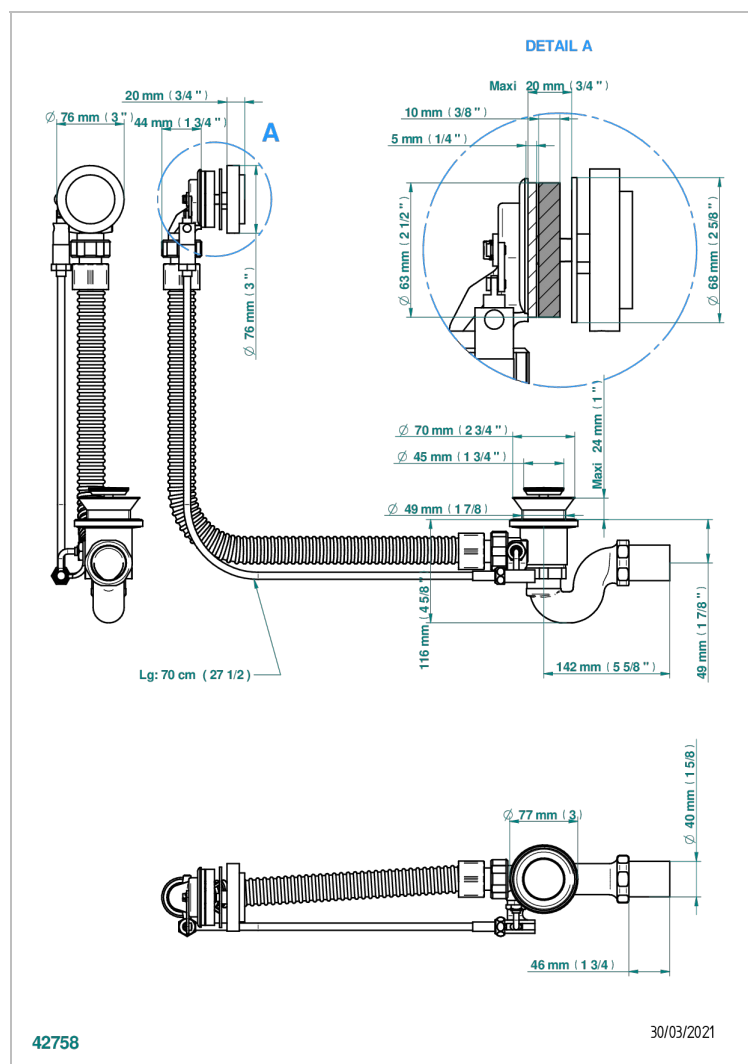

# HIRONDELLES PLATINUM STAMPED

A4K-300/70

Complete bath pop-up waste 70 cm

## CHARACTERISTIC

- Hironnelles Platinum stamped
- Complete bath pop-up waste 70 cm

Nickel color PVD - H55  
 Polished chrome (color finish) - A02  
 Umber PVD - H66