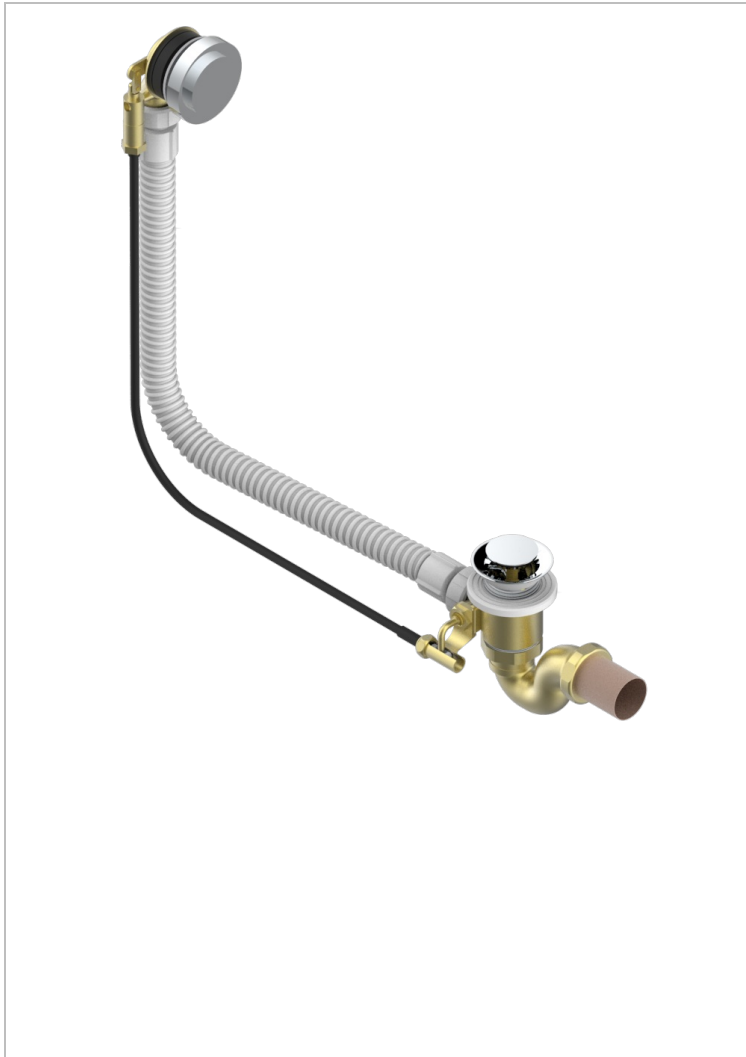

HIRONDELLES

A4J-300/70

Complete bath pop-up waste 70 cm

CHARACTERISTIC

- Hirondelles
- Complete bath pop-up waste 70 cm

AVAILABLE FINITIONS

Blush PVD - H62
 Brass color PVD - H49
 Brown bronze color PVD - F33
 Gold color PVD - H52
 Graphite PVD - H64
 Matt Umber PVD - H67

Matt blush PVD - H60
 Matt brass color PVD - H50
 Matt brown bronze color PVD - F34
 Matt gold color PVD - H53
 Matt graphite PVD - H65
 Matt nickel color PVD - H56

Nickel color PVD - H55
 Polished chrome (color finish) - A02
 Umber PVD - H66