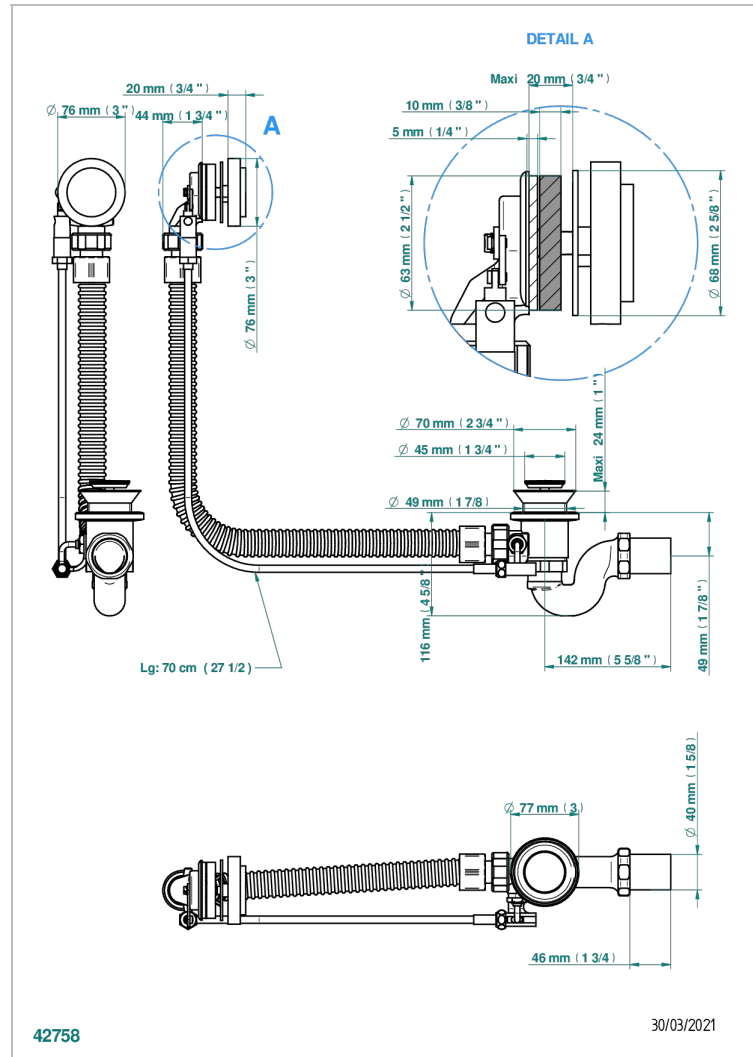

HIRONDELLES

A4J-300/70

Complete bath pop-up waste 70 cm

CHARACTERISTIC

- Hirondelles
- Complete bath pop-up waste 70 cm

AVAILABLE FINITIONS

Blush PVD - H62
 Brass color PVD - H49
 Brown bronze color PVD - F33
 Gold color PVD - H52
 Graphite PVD - H64
 Matt Umber PVD - H67