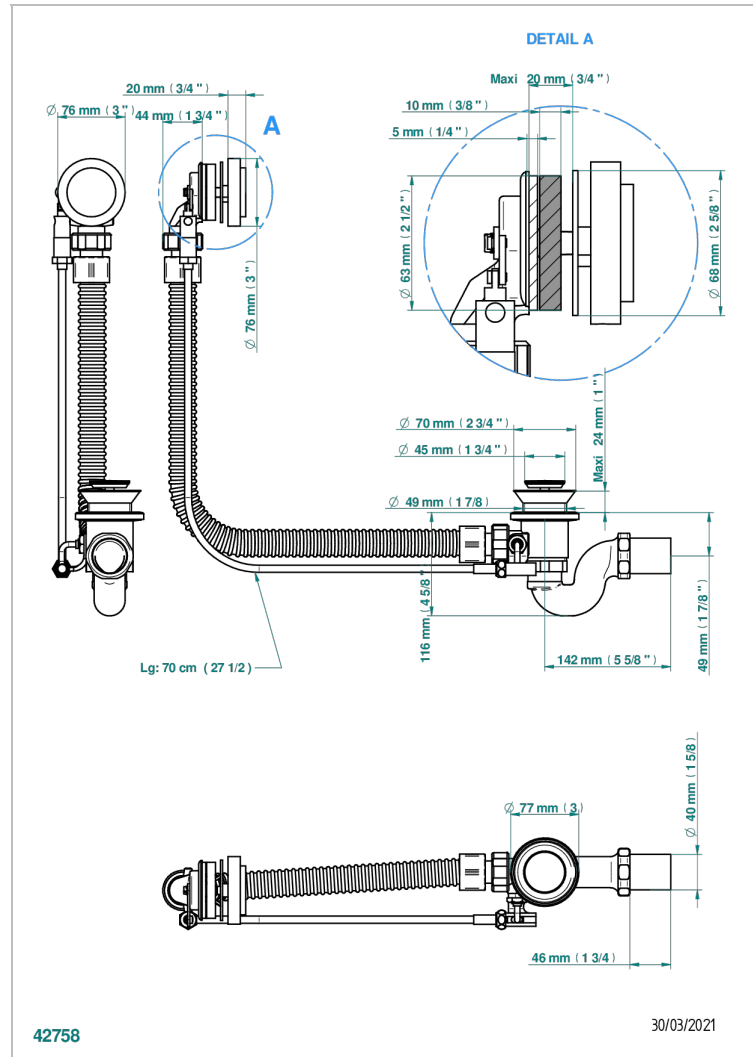

POMME GOLD LUSTER CRYSTAL

A46-300/70

Complete bath pop-up waste 70 cm

CHARACTERISTIC

- Pomme Gold luster crystal
- Complete bath pop-up waste 70 cm

AVAILABLE FINITIONS

Blush PVD - H62
Brass color PVD - H49
Brown bronze color PVD - F33
Gold color PVD - H52
Graphite PVD - H64
Matt Umber PVD - H67