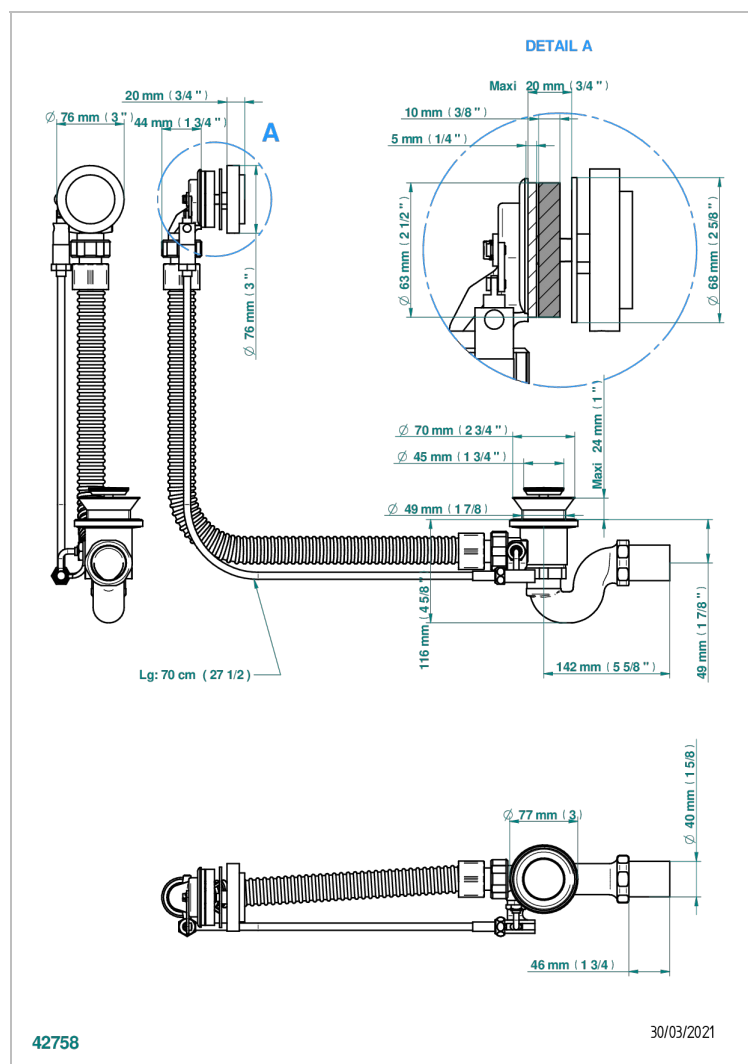

BAMBOU CLEAR CRYSTAL

A35-300/70

Complete bath pop-up waste 70 cm

CHARACTERISTIC

- BamboU Clear crystal
- Complete bath pop-up waste 70 cm

AVAILABLE FINITIONS

Blush PVD - H62
 Brass color PVD - H49
 Brown bronze color PVD - F33
 Gold color PVD - H52
 Graphite PVD - H64
 Matt Umber PVD - H67