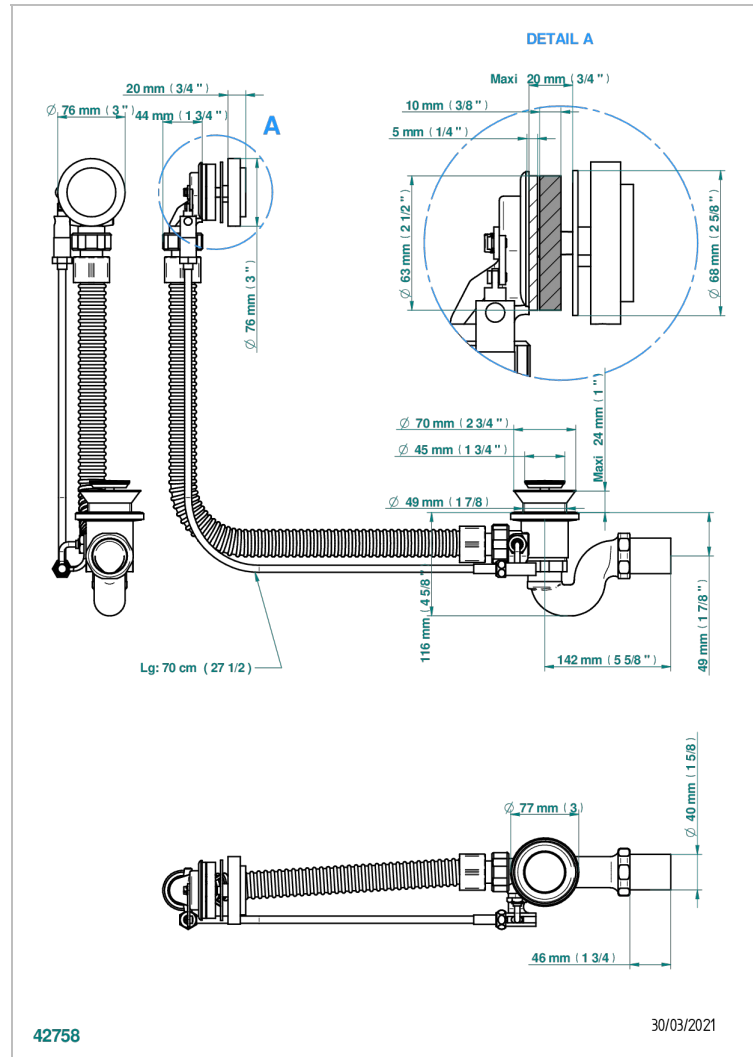

BAMBOU AMBER CRYSTAL

A34-300/70

Complete bath pop-up waste 70 cm

CHARACTERISTIC

- BamboU Amber crystal
- Complete bath pop-up waste 70 cm

AVAILABLE FINITIONS

Blush PVD - H62
 Brass color PVD - H49
 Brown bronze color PVD - F33
 Gold color PVD - H52
 Graphite PVD - H64
 Matt Umber PVD - H67