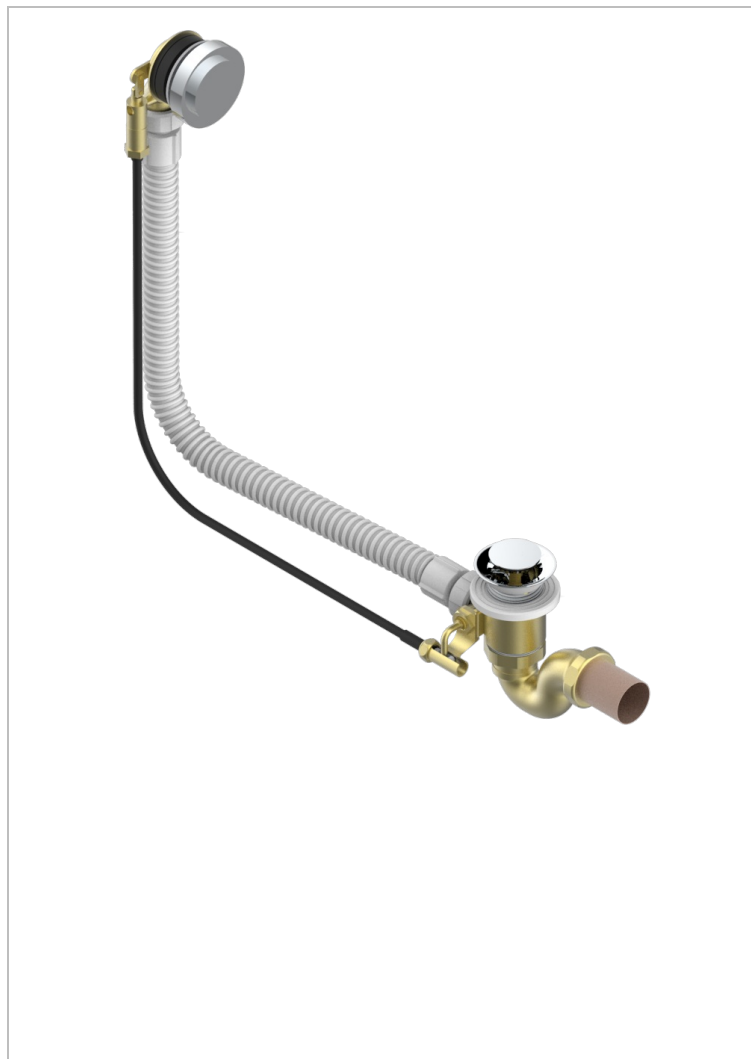

BAMBOU BLACK CRYSTAL

A33-300/70

Complete bath pop-up waste 70 cm

CHARACTERISTIC

- BamboU Black crystal
- Complete bath pop-up waste 70 cm

AVAILABLE FINITIONS

Blush PVD - H62
Brass color PVD - H49
Brown bronze color PVD - F33
Gold color PVD - H52
Graphite PVD - H64
Matt Umber PVD - H67

Matt blush PVD - H60
Matt brass color PVD - H50
Matt brown bronze color PVD - F34
Matt gold color PVD - H53
Matt graphite PVD - H65
Matt nickel color PVD - H56

Nickel color PVD - H55
Polished chrome (color finish) - A02
Umber PVD - H66