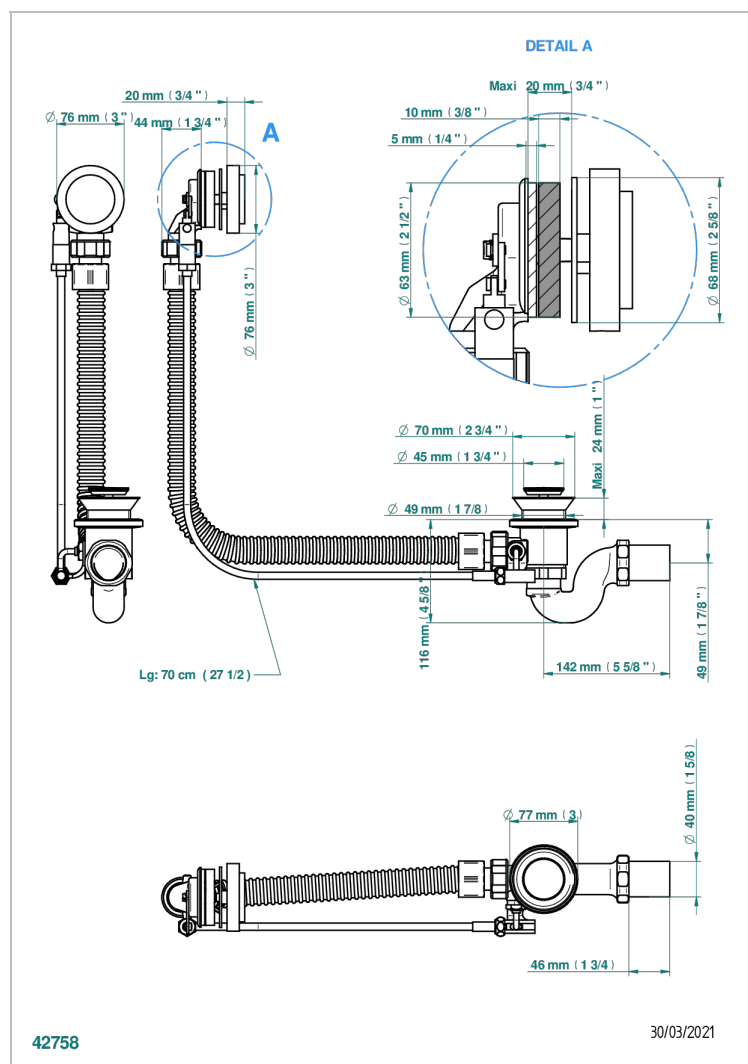

BAMBOU BLACK CRYSTAL

A33-300/70

Complete bath pop-up waste 70 cm

CHARACTERISTIC

- BamboU Black crystal
- Complete bath pop-up waste 70 cm

AVAILABLE FINITIONS

Blush PVD - H62
Brass color PVD - H49
Brown bronze color PVD - F33
Gold color PVD - H52
Graphite PVD - H64
Matt Umber PVD - H67