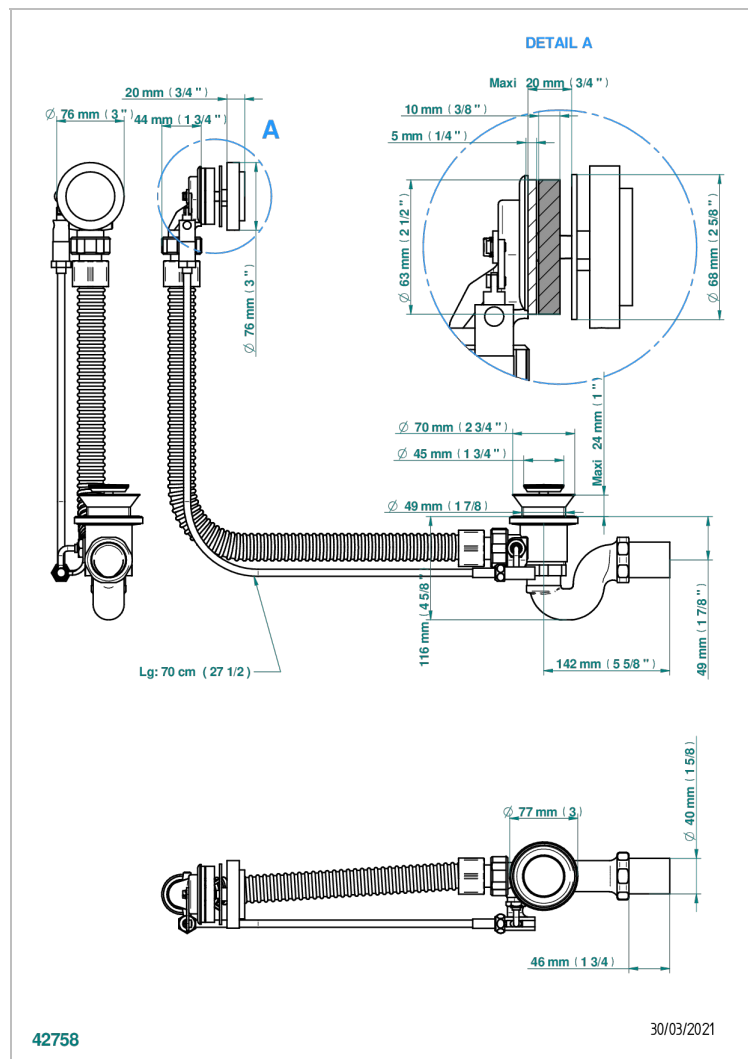

# BAMBOU BLACK CRYSTAL

A33-300/70

Complete bath pop-up waste 70 cm

## CHARACTERISTIC

- BamboU Black crystal
- Complete bath pop-up waste 70 cm

Nickel color PVD - H55  
Polished chrome (color finish) - A02  
Umber PVD - H66