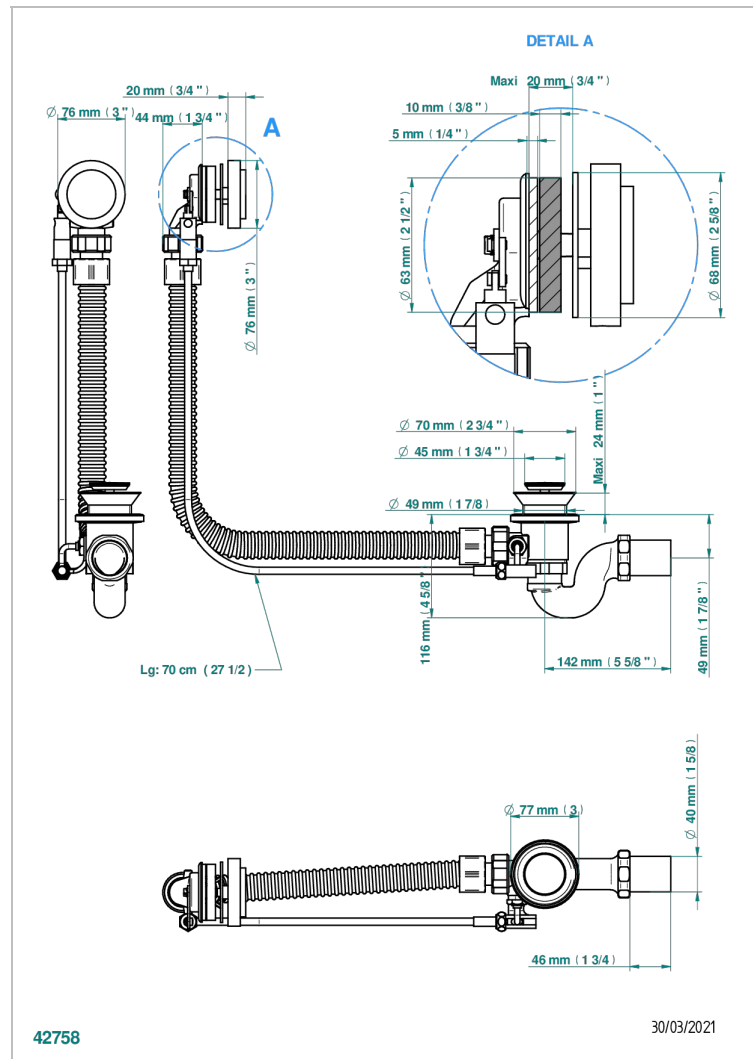

MOSSI CLEAR CRYSTAL

A2N-300/70

Complete bath pop-up waste 70 cm

CHARACTERISTIC

- Mossi Clear crystal
- Complete bath pop-up waste 70 cm

AVAILABLE FINITIONS

Blush PVD - H62
Brass color PVD - H49
Brown bronze color PVD - F33
Gold color PVD - H52
Graphite PVD - H64
Matt Umber PVD - H67