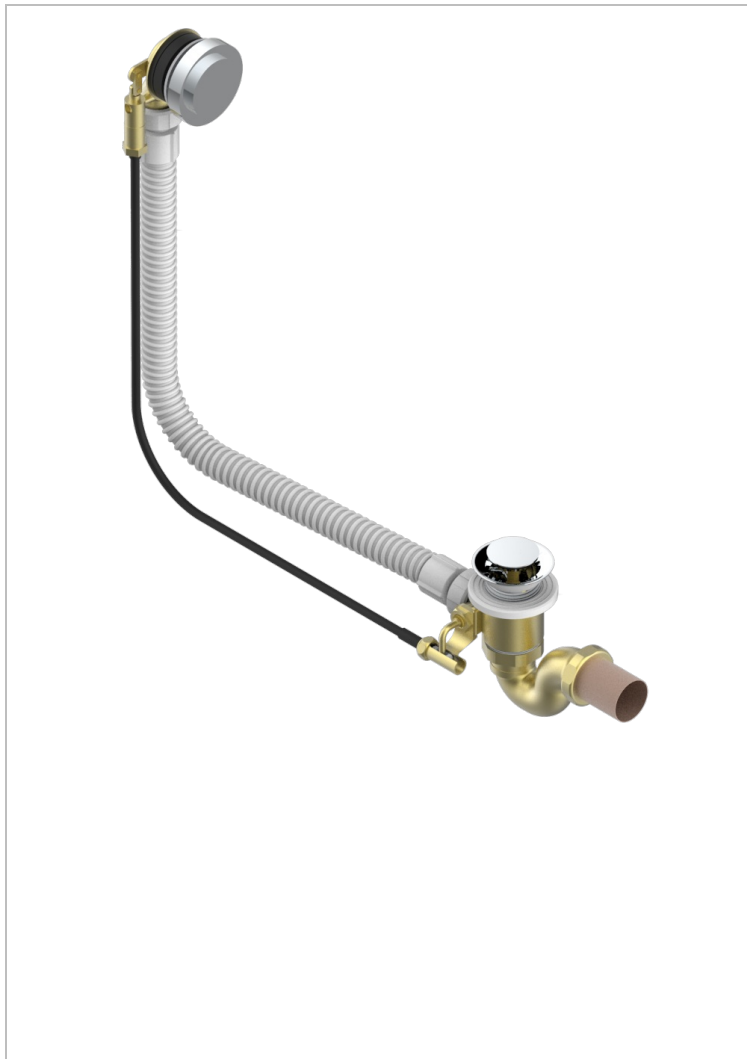

MOSSI CLEAR CRYSTAL

A2N-300/70

Complete bath pop-up waste 70 cm

CHARACTERISTIC

- Mossi Clear crystal
- Complete bath pop-up waste 70 cm

AVAILABLE FINITIONS

Blush PVD - H62
Brass color PVD - H49
Brown bronze color PVD - F33
Gold color PVD - H52
Graphite PVD - H64
Matt Umber PVD - H67

Matt blush PVD - H60
Matt brass color PVD - H50
Matt brown bronze color PVD - F34
Matt gold color PVD - H53
Matt graphite PVD - H65
Matt nickel color PVD - H56

Nickel color PVD - H55
Polished chrome (color finish) - A02
Umber PVD - H66