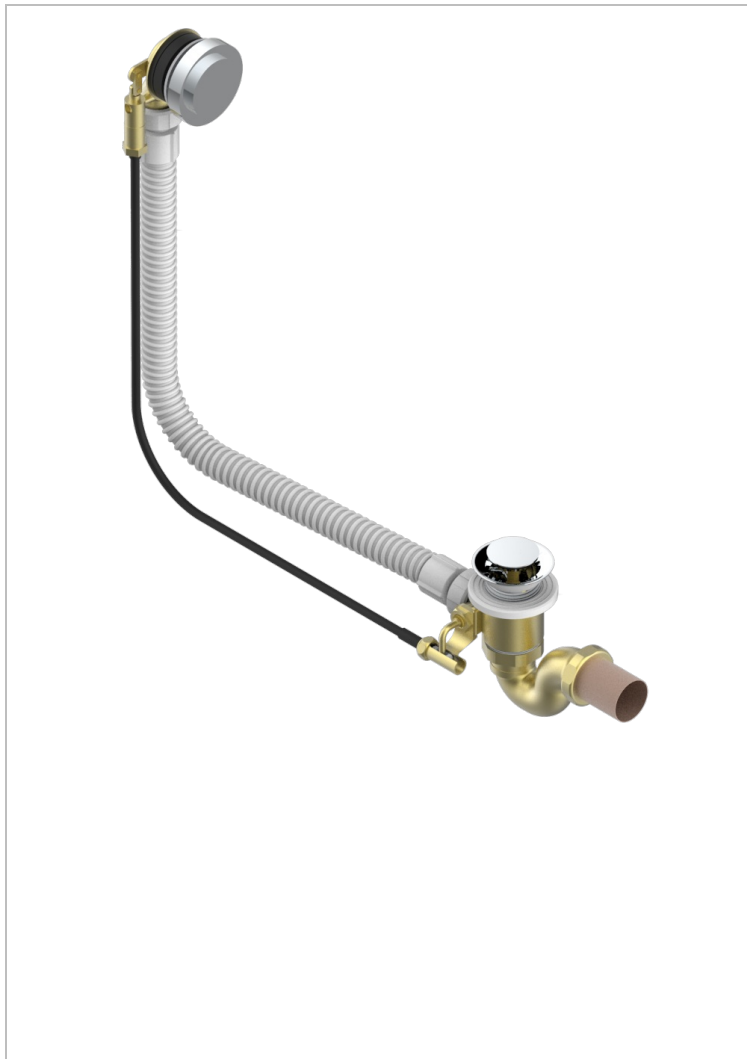

# MOSSI CLEAR CRYSTAL

A2N-300/70

Complete bath pop-up waste 70 cm

## CHARACTERISTIC

- Mossi Clear crystal
- Complete bath pop-up waste 70 cm

## AVAILABLE FINITIONS

Blush PVD - H62  
 Brass color PVD - H49  
 Brown bronze color PVD - F33  
 Gold color PVD - H52  
 Graphite PVD - H64  
 Matt Umber PVD - H67

Matt blush PVD - H60  
 Matt brass color PVD - H50  
 Matt brown bronze color PVD - F34  
 Matt gold color PVD - H53  
 Matt graphite PVD - H65  
 Matt nickel color PVD - H56

Nickel color PVD - H55  
 Polished chrome (color finish) - A02  
 Umber PVD - H66