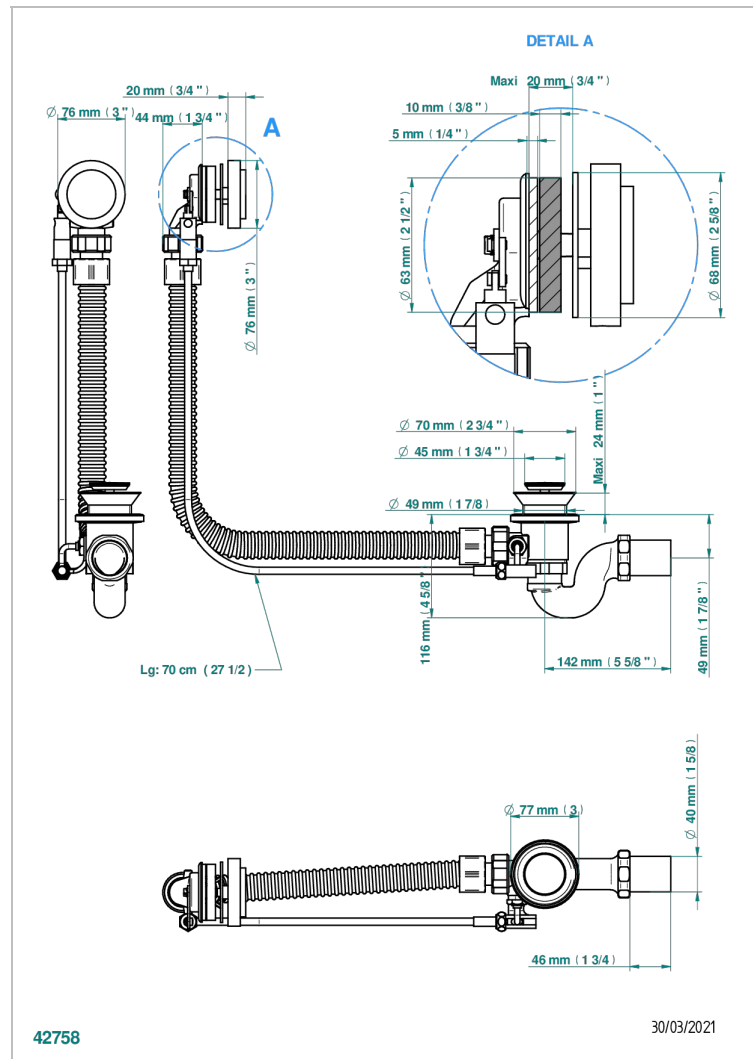

# MOSSI CLEAR CRYSTAL

A2N-300/70

Complete bath pop-up waste 70 cm

## CHARACTERISTIC

- Mossi Clear crystal
- Complete bath pop-up waste 70 cm

Nickel color PVD - H55  
 Polished chrome (color finish) - A02  
 Umber PVD - H66