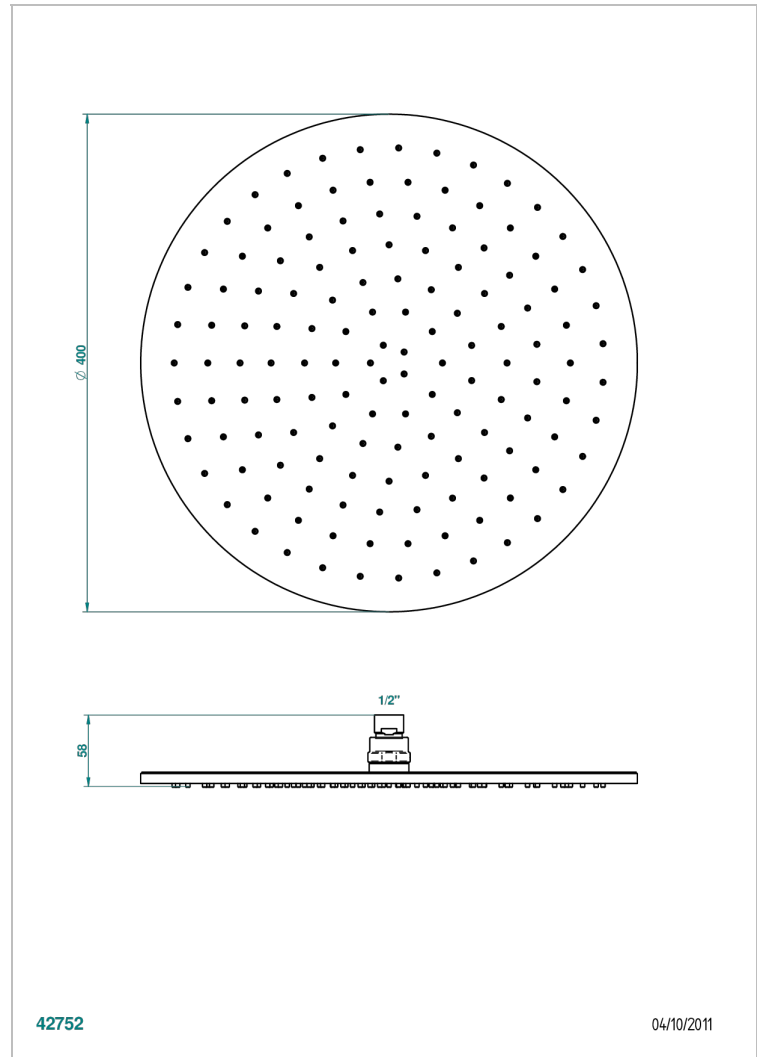

GENERAL ITEMS

G00-284EP/W

Flat shower head 1/2", ø 400 mm with Easyclean system - WRAS approved

THG[®]
PARIS

CHARACTERISTIC

- WRAS : 1909431

STANDARDS

TECHNICAL SPECS

- Recommandé : 3 bars (max. 5 bars) - Advised : 43,5 psi (max. 72 psi)
- 9,5 l/min à 3 bars (2.5 gpm at 43.5 psi)

AVAILABLE FINITIONS

Antique nickel - H28
Black ceram - D30
Blush PVD - H62
Brass color PVD - H49
Brown bronze color PVD - F33
Gold color PVD - H52