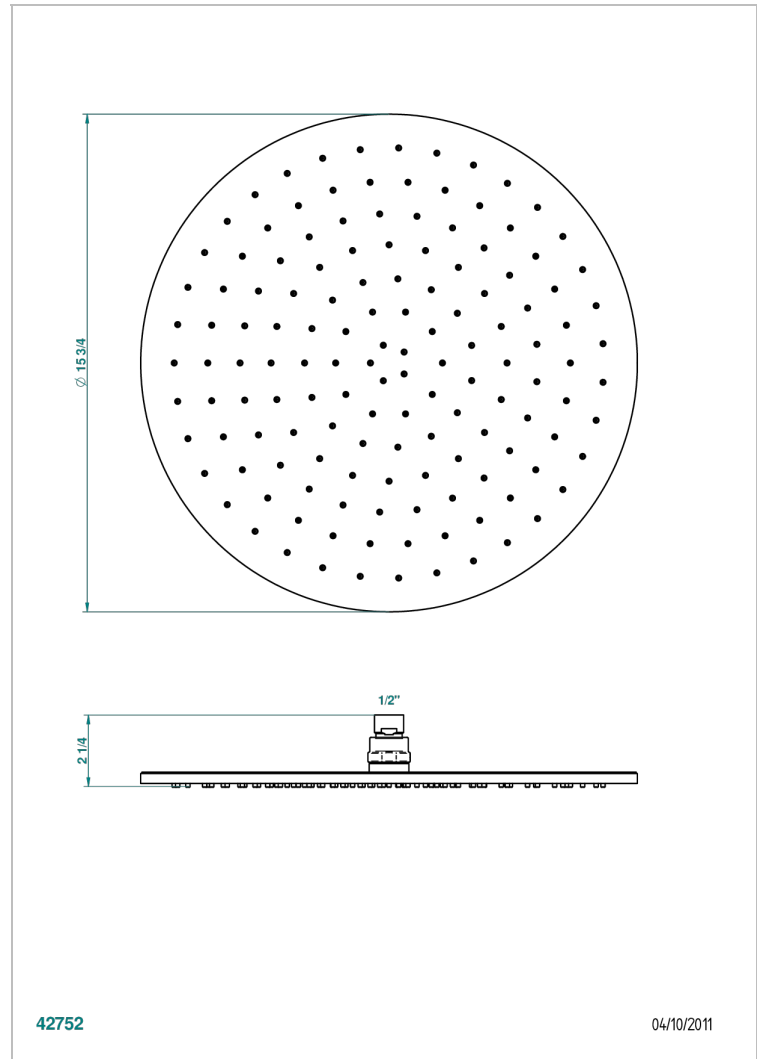

GENERAL ITEMS

G00-284EP/W

Flat shower head 1/2", ø 400 mm with Easyclean system - WRAS approved

THG[®]
PARIS

CHARACTERISTIC

- WRAS : 1909431

STANDARDS

TECHNICAL SPECS

- Recommandé : 3 bars (max. 5 bars) - Advised : 43,5 psi (max. 72 psi)
- 9,5 l/min à 3 bars (2.5 gpm at 43.5 psi)

AVAILABLE FINITIONS

Antique nickel - H28
Black ceram - D30
Blush PVD - H62
Brass color PVD - H49
Brown bronze color PVD - F33
Gold color PVD - H52