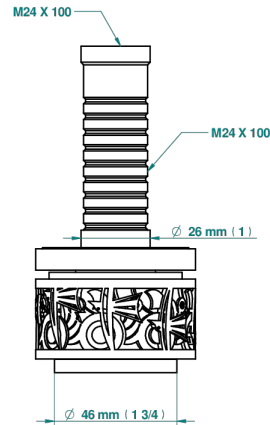

NEW PARADISE

U5P-30B

Wall volume control 30 & 32 trim

THG[®]
PARIS

42735

12/01/2023

CHARACTERISTIC

- New Paradise
- Wall volume control 30 & 32 trim

RELATED SKU'S

- Ref. G00-32CUSA 3/4" Volume control wall valve with ceramic cartridge
- Ref. G00-32HUSA 3/4" Volume control wall valve with ceramic cartridge counterclockwise
- Ref. G00-30CUSA 1/2" volume control wall valve with ceramic cartridge
- Ref. G00-30HUSA 1/2" Volume control wall valve with ceramic cartridge counterclockwise