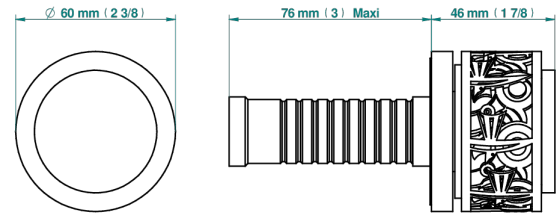

NEW PARADISE

U5P-30B

Wall volume control 30 & 32 trim

THG[®]
PARIS

42735

12/01/2023

CHARACTERISTIC

- New Paradise
- Wall volume control 30 & 32 trim

RELATED SKU'S

- Ref. G00-32CUSA 3/4" Volume control wall valve with ceramic cartridge
- Ref. G00-32HUSA 3/4" Volume control wall valve with ceramic cartridge counterclockwise
- Ref. G00-30CUSA 1/2" volume control wall valve with ceramic cartridge
- Ref. G00-30HUSA 1/2" Volume control wall valve with ceramic cartridge counterclockwise