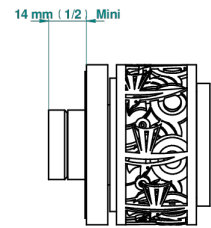

NEW PARADISE

U5P-30B

Wall volume control 30 & 32 trim

THG[®]
PARIS

42735

12/01/2023

CHARACTERISTIC

- New Paradise
- Wall volume control 30 & 32 trim

RELATED SKU'S

- Ref. G00-32CUSA 3/4" Volume control wall valve with ceramic cartridge
- Ref. G00-32HUSA 3/4" Volume control wall valve with ceramic cartridge counterclockwise
- Ref. G00-30CUSA 1/2" volume control wall valve with ceramic cartridge
- Ref. G00-30HUSA 1/2" Volume control wall valve with ceramic cartridge counterclockwise