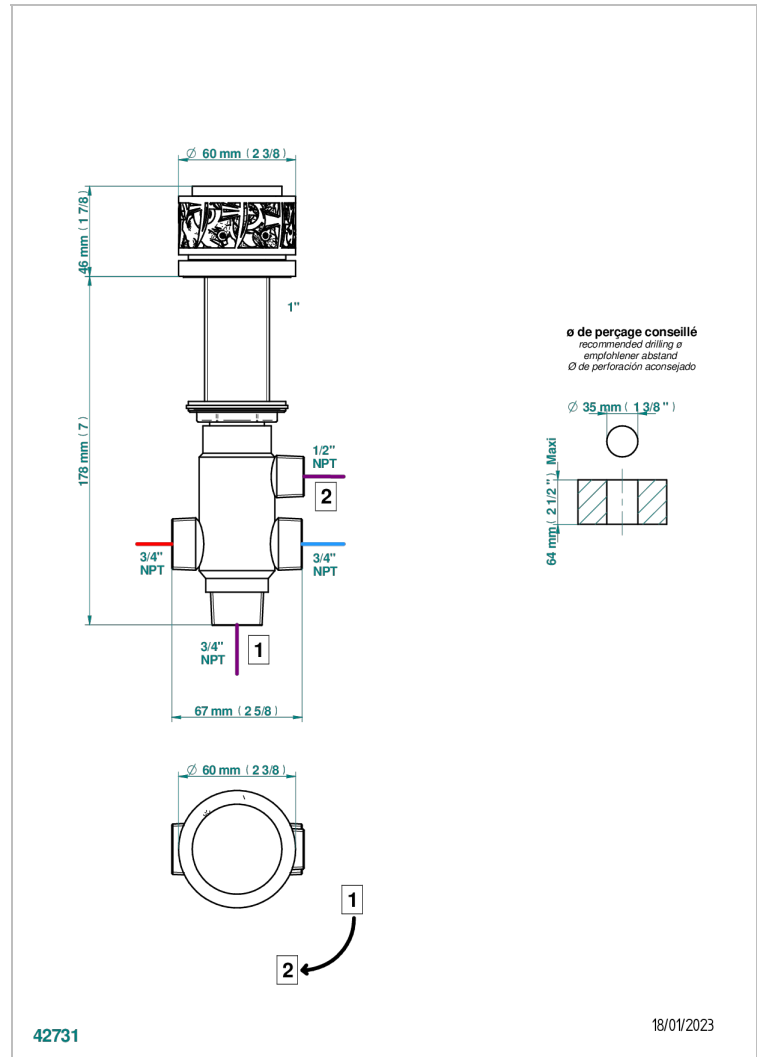

NEW PARADISE

U5P-50/4/VG

Rim mounted 4 way diverter : 2 inlets and 2 outlets

CHARACTERISTIC

- New Paradise
- Rim mounted 4 way diverter : 2 inlets and 2 outlets

AVAILABLE FINITIONS

Antique nickel - H28
Black ceram - D30
Blush PVD - H62
Brass color PVD - H49
Brown bronze color PVD - F33
Gold color PVD - H52

Nickel color PVD - H55
Polished chrome (color finish) - A02
Polished gold (color finish) - F01
Polished nickel - B01
Soft matt gold - F31
Umber PVD - H66