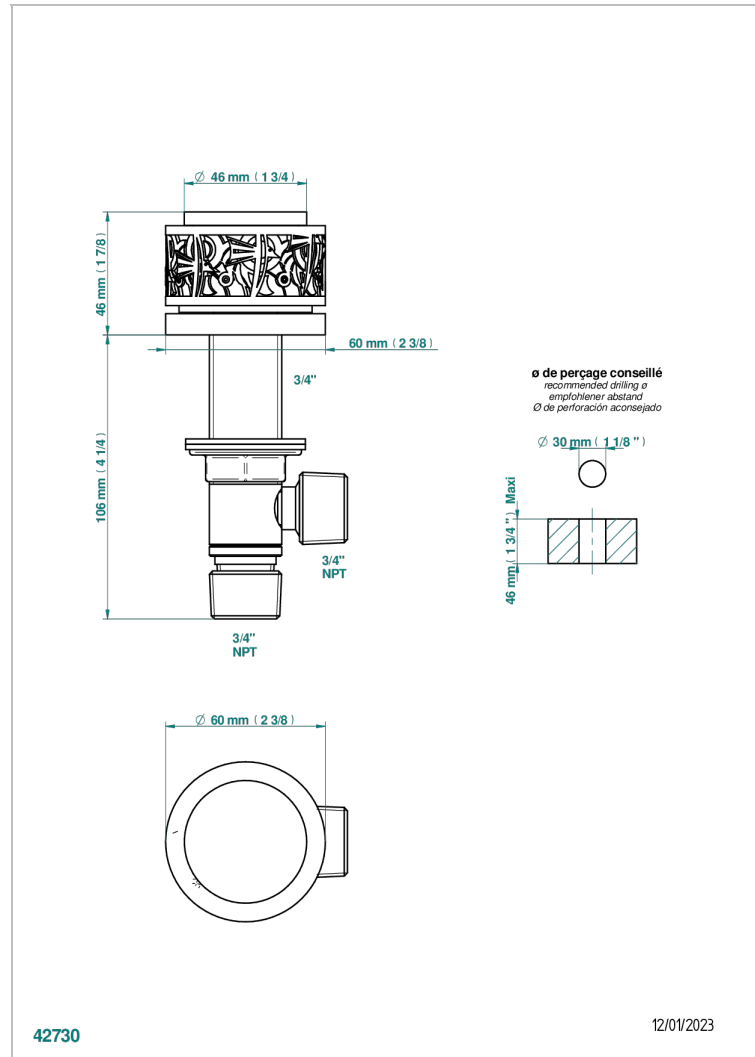

# NEW PARADISE

U5P-36/US

3/4" deck valve with trim

## CHARACTERISTIC

- ASME : ASME A112.18.1-2011/CSA B125.1-11