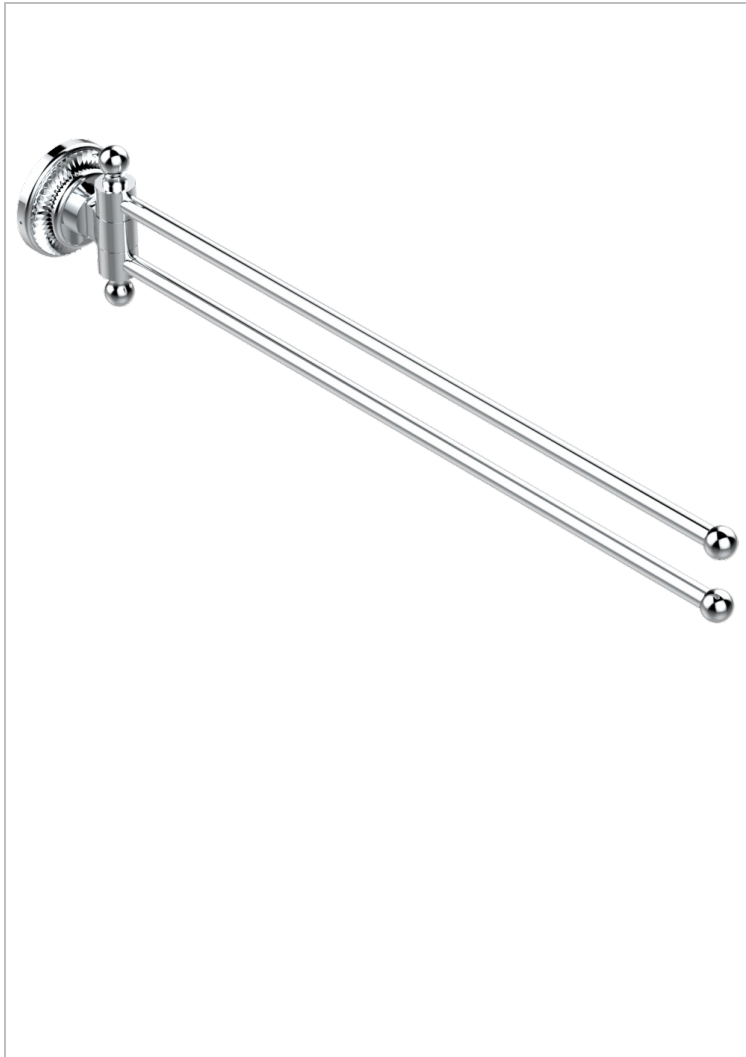

DIPLOMATE ROYALE

U4D-522

Towel bar 15 3/4" long, double swivel

CHARACTERISTIC

- Diplome Royale
- Towel bar 15 3/4" long, double swivel

AVAILABLE FINITIONS

Black ceram - D30
Blush PVD - H62
Brass color PVD - H49
Brown bronze color PVD - F33
Chrome polished - A02
Chrome polished / gold polished - G02

Copper antique matt, coated - H07
Gold color PVD - H52
Gold mat - F07
Gold polished - F01
Graphite PVD - H64
Light coated bronze - D01

Matt Umber PVD - H67
Matt blush PVD - H60
Matt brass color PVD - H50
Matt brown bronze color PVD - F34
Matt chrome (American satin) - C02
Matt gold color PVD - H53

Matt graphite PVD - H65
Matt nickel (American satin) - C01
Matt nickel color PVD - H56
Nickel antique / Sovereign - H28
Nickel color PVD - H55
Nickel polished - B01

Soft gold - F30
Soft matt gold - F31
Umber PVD - H66