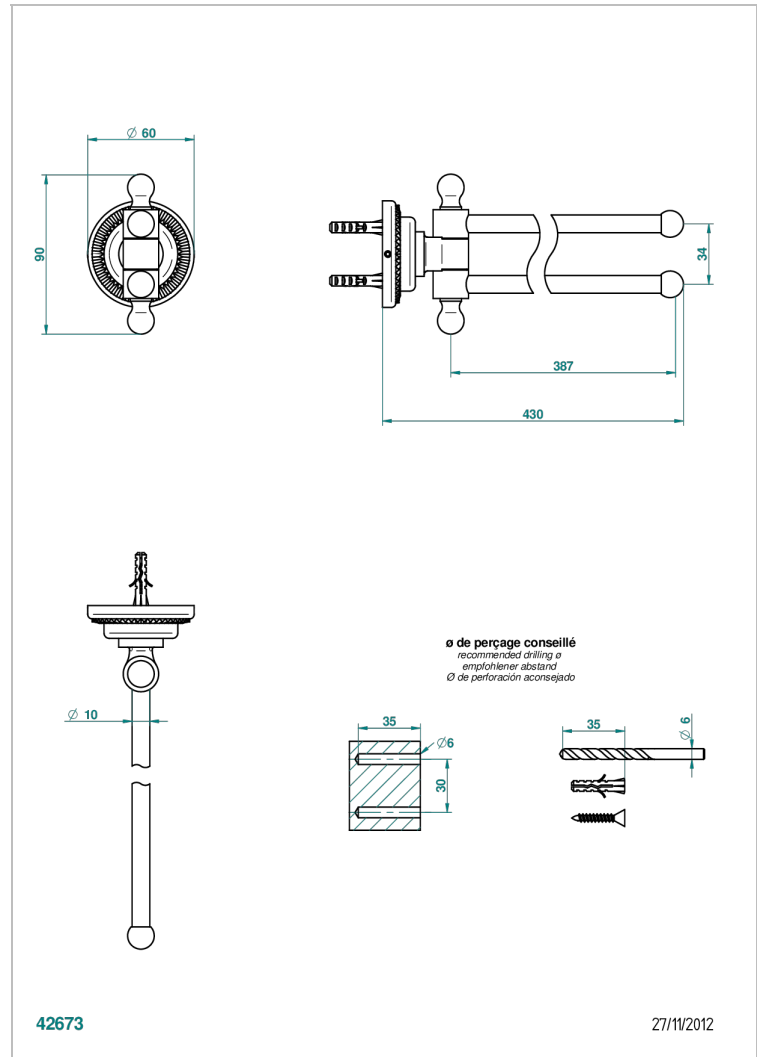

DIPLOMATE ROYALE

U4D-522

Towel bar 15 3/4" long, double swivel

CHARACTERISTIC

- Diplome Royale
- Towel bar 15 3/4" long, double swivel

AVAILABLE FINITIONS

Black ceram - D30
Blush PVD - H62
Brass color PVD - H49
Brown bronze color PVD - F33
Chrome polished - A02
Chrome polished / gold polished - G02

Copper antique matt, coated - H07
Gold color PVD - H52
Gold mat - F07
Gold polished - F01
Graphite PVD - H64
Light coated bronze - D01

Matt Umber PVD - H67
Matt blush PVD - H60
Matt brass color PVD - H50
Matt brown bronze color PVD - F34
Matt chrome (American satin) - C02
Matt gold color PVD - H53

Matt graphite PVD - H65
Matt nickel (American satin) - C01
Matt nickel color PVD - H56
Nickel antique / Sovereign - H28
Nickel color PVD - H55
Nickel polished - B01

Soft gold - F30
Soft matt gold - F31
Umber PVD - H66