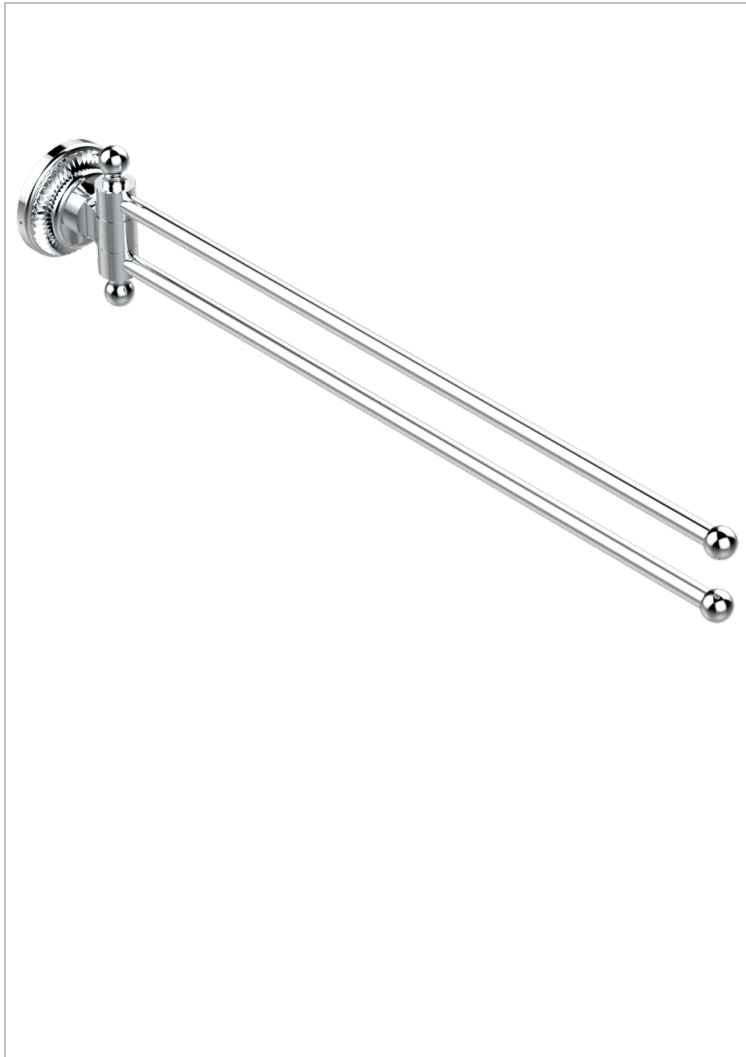

DIPLOMATE ROYALE

U4D-522

Towel bar 15 3/4" long, double swivel

THG[®]
PARIS

CHARACTERISTIC

- Diplomat Royale
- Towel bar 15 3/4" long, double swivel

AVAILABLE FINITIONS

Black ceram - D30
Blush PVD - H62
Brass color PVD - H49
Brown bronze color PVD - F33
Chrome polished - A02
Chrome polished / gold polished - G02

Copper antique matt, coated - H07
Gold color PVD - H52
Gold mat - F07
Gold polished - F01
Graphite PVD - H64
Light coated bronze - D01

Matt Umber PVD - H67
Matt blush PVD - H60
Matt brass color PVD - H50
Matt brown bronze color PVD - F34
Matt chrome (American satin) - C02
Matt gold color PVD - H53

Matt graphite PVD - H65
Matt nickel (American satin) - C01
Matt nickel color PVD - H56
Nickel antique / Sovereign - H28
Nickel color PVD - H55
Nickel polished - B01

Soft gold - F30
Soft matt gold - F31
Umber PVD - H66