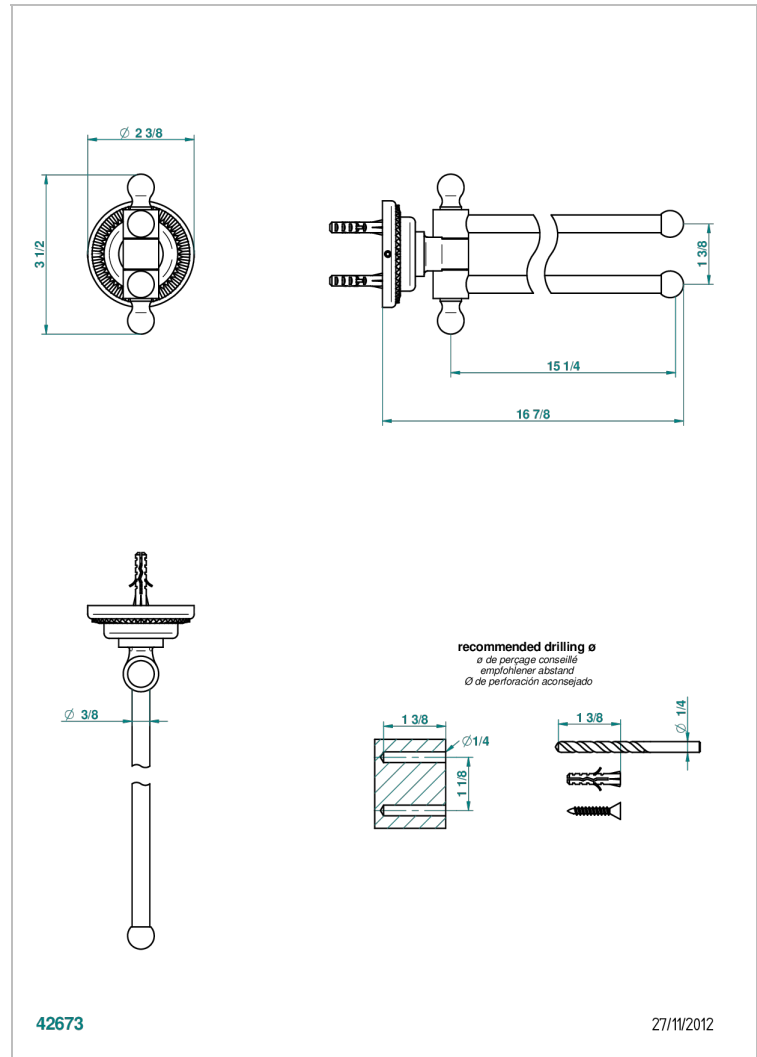

DIPLOMATE ROYALE

U4D-522

Towel bar 15 3/4" long, double swivel

THG[®]
PARIS

CHARACTERISTIC

- Diplomat Royale
- Towel bar 15 3/4" long, double swivel

AVAILABLE FINITIONS

Black ceram - D30
Blush PVD - H62
Brass color PVD - H49
Brown bronze color PVD - F33
Chrome polished - A02
Chrome polished / gold polished - G02