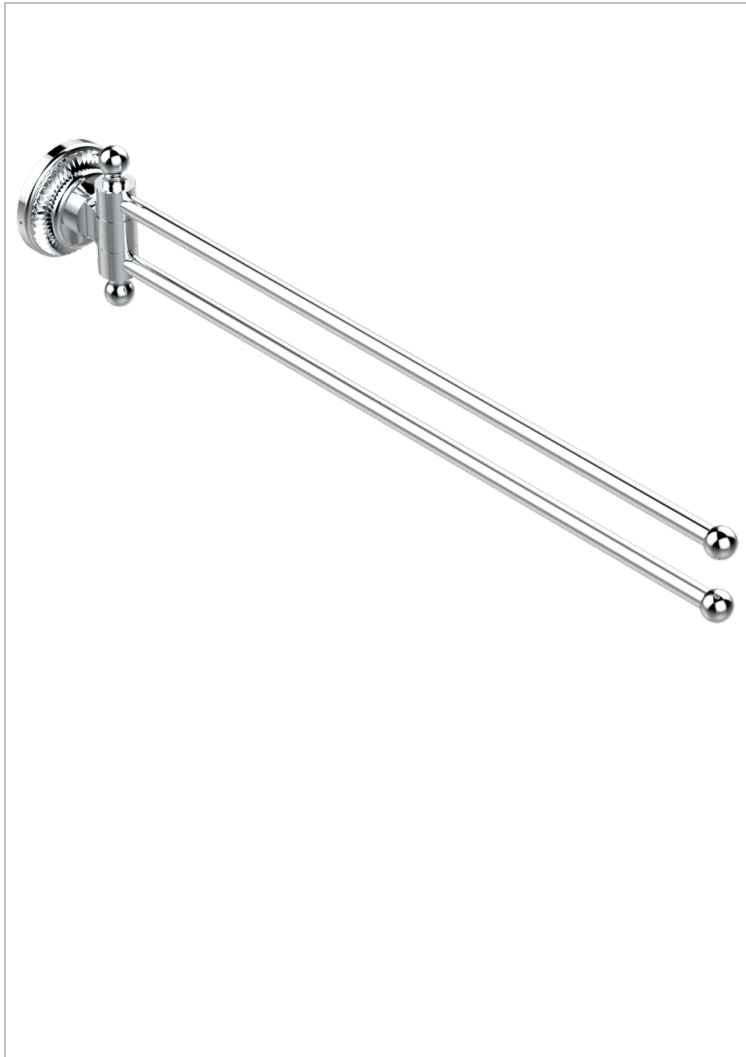

# DIPLOMATE ROYALE

U4D-522

Double towel holder, 2 mobile rails, length: 400 mm,  $\varnothing$  16 mm

THG<sup>®</sup>  
PARIS

## CHARACTERISTIC

- Diplomate Royale
- Double towel holder, 2 mobile rails, length: 400 mm,  $\varnothing$  16 mm

## AVAILABLE FINITIONS

Antique nickel - H28  
Black ceram - D30  
Blush PVD - H62  
Brass color PVD - H49  
Brown bronze color PVD - F33  
Gold color PVD - H52

Graphite PVD - H64  
Lacquered light bronze - D01  
Matt Umber PVD - H67  
Matt blush PVD - H60  
Matt brass color PVD - H50  
Matt brown bronze color PVD - F34