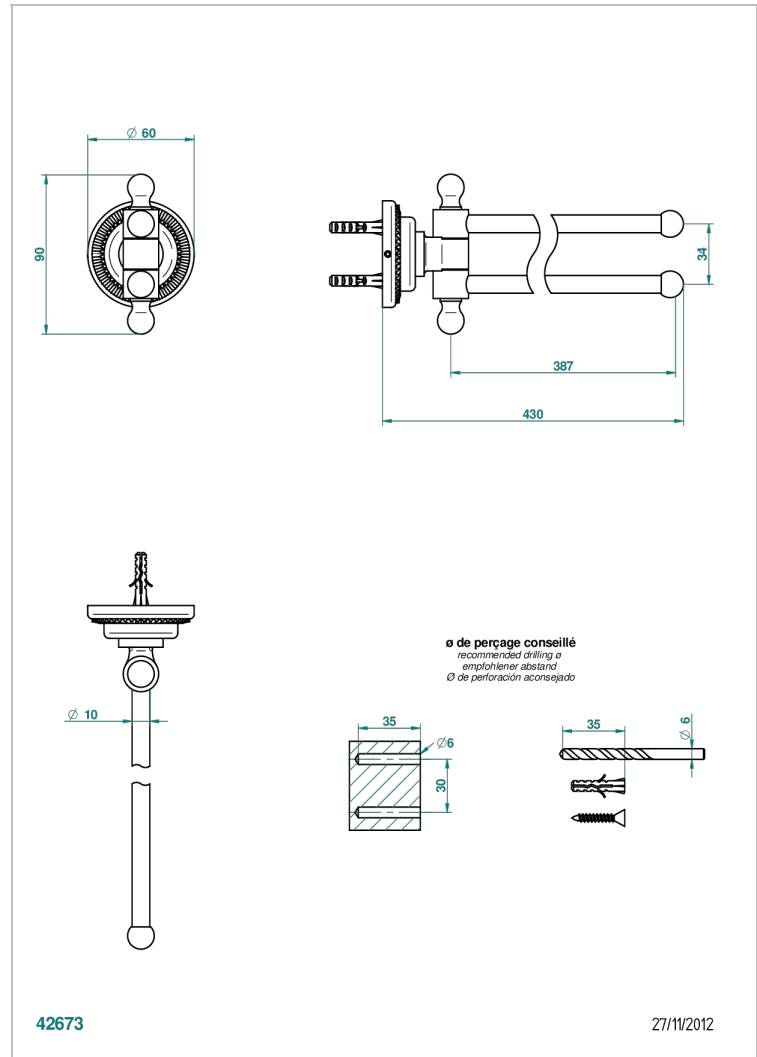

# DIPLOMATE ROYALE

U4D-522

Double towel holder, 2 mobile rails, length: 400 mm,  $\varnothing$  16 mm

THG<sup>®</sup>  
PARIS

## CHARACTERISTIC

- Diplomate Royale
- Double towel holder, 2 mobile rails, length: 400 mm,  $\varnothing$  16 mm