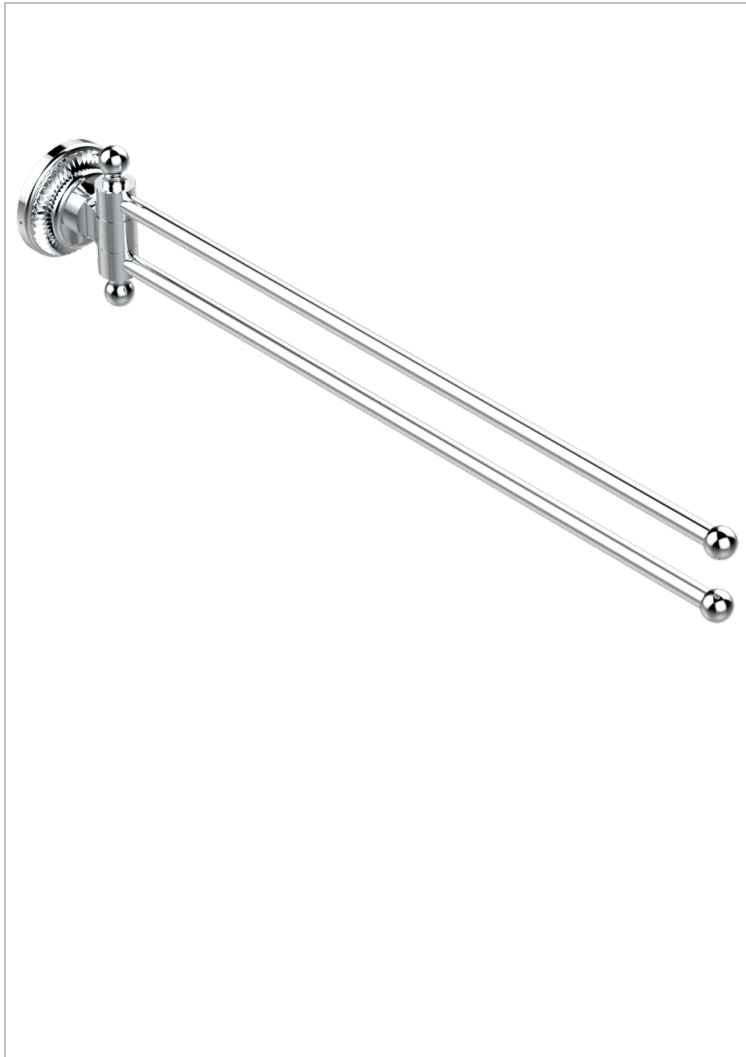

DIPLOMATE ROYALE

U4D-522

Double towel holder, 2 mobile rails, length: 400 mm, \varnothing 16 mm

THG[®]
PARIS

CHARACTERISTIC

- Diplomate Royale
- Double towel holder, 2 mobile rails, length: 400 mm, \varnothing 16 mm

AVAILABLE FINITIONS

Antique nickel - H28
Black ceram - D30
Blush PVD - H62
Brass color PVD - H49
Brown bronze color PVD - F33
Gold color PVD - H52

Graphite PVD - H64
Lacquered light bronze - D01
Matt Umber PVD - H67
Matt blush PVD - H60
Matt brass color PVD - H50
Matt brown bronze color PVD - F34

Soft matt gold - F31
Umber PVD - H66
Varnished matt antique red copper (color finish) - H07