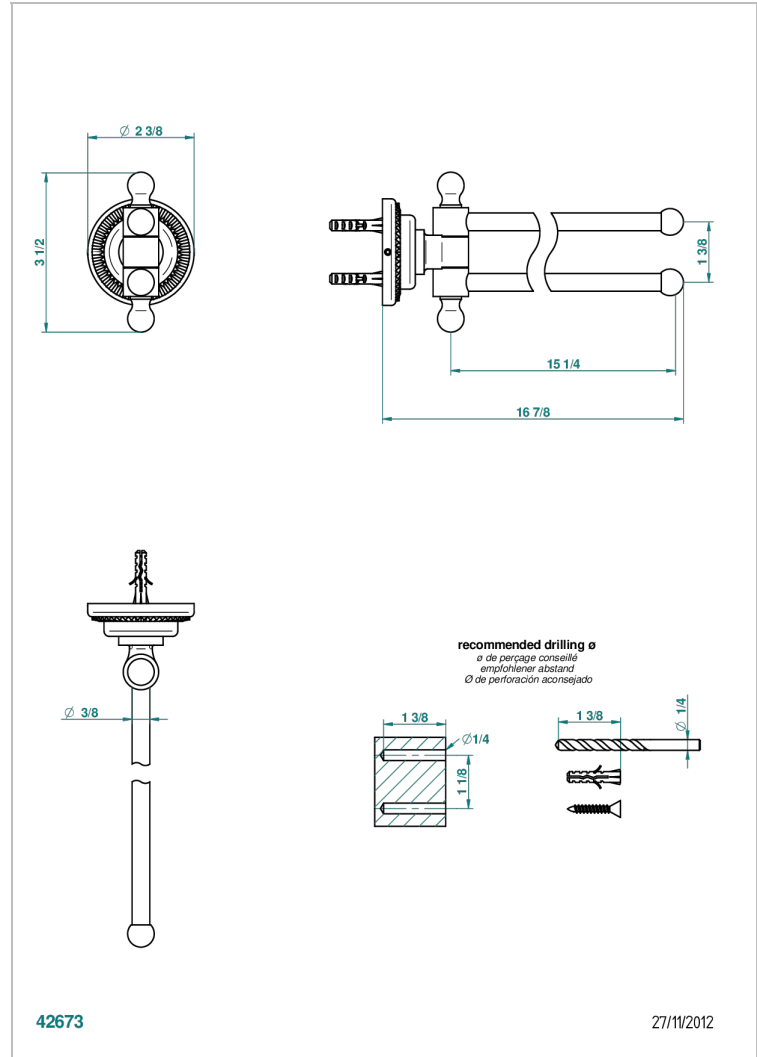

DIPLOMATE ROYALE

U4D-522

Double towel holder, 2 mobile rails, length: 400 mm, \varnothing 16 mm

THG[®]
PARIS

CHARACTERISTIC

- Diplomate Royale
- Double towel holder, 2 mobile rails, length: 400 mm, \varnothing 16 mm

AVAILABLE FINITIONS

Antique nickel - H28
Black ceram - D30
Blush PVD - H62
Brass color PVD - H49
Brown bronze color PVD - F33
Gold color PVD - H52

Graphite PVD - H64
Lacquered light bronze - D01
Matt Umber PVD - H67
Matt blush PVD - H60
Matt brass color PVD - H50
Matt brown bronze color PVD - F34