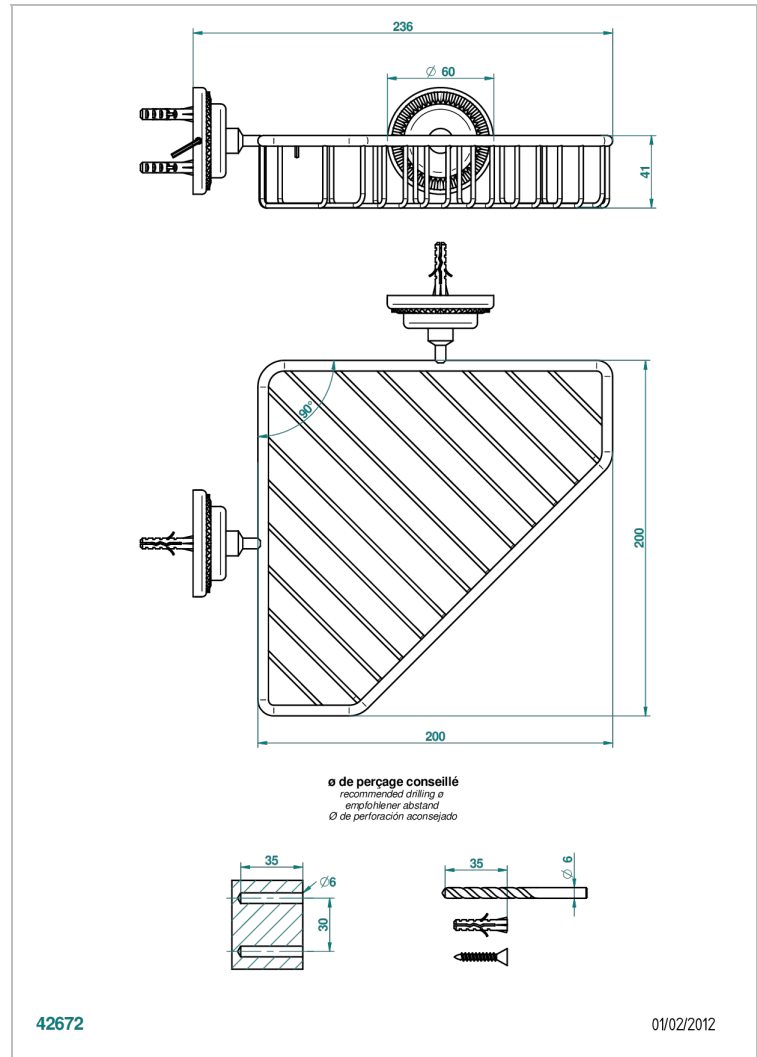

DIPLOMATE ROYALE

U4D-3623

Large corner soap basket, wall mounted

THG[®]
PARIS

CHARACTERISTIC

- Diplomate Royale
- Large corner soap basket, wall mounted

AVAILABLE FINITIONS

Black ceram - D30
Blush PVD - H62
Brass color PVD - H49
Brown bronze color PVD - F33
Chrome polished - A02
Chrome polished / gold polished - G02