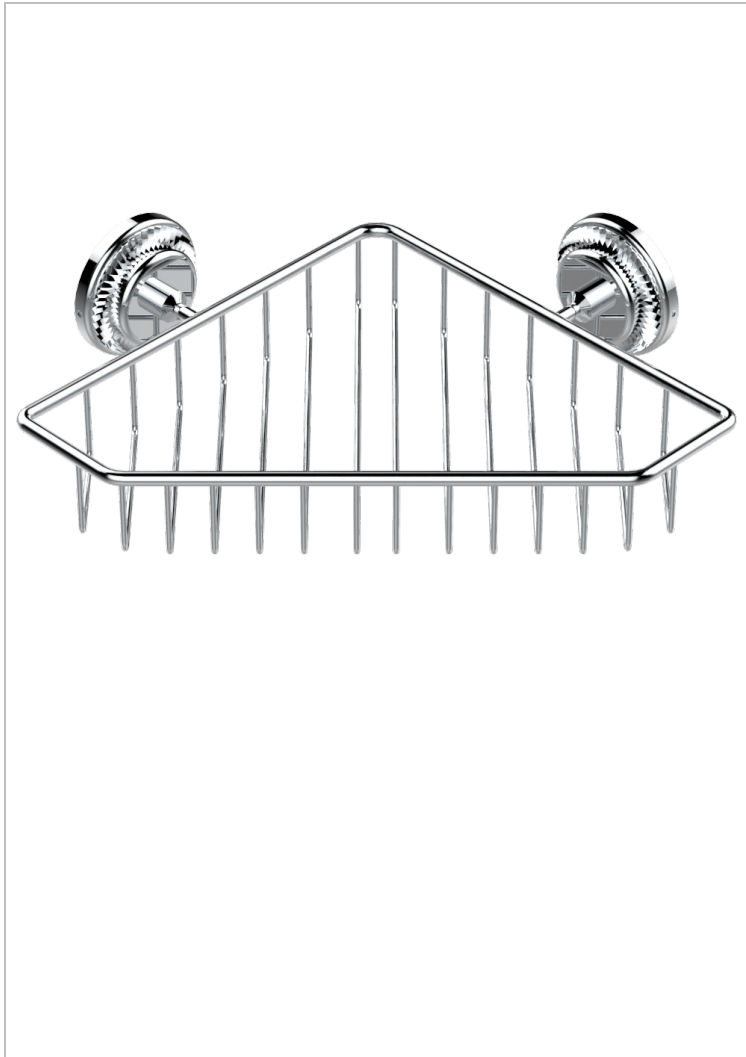

DIPLOMATE ROYALE

U4D-3623

Large corner soap basket, wall mounted

THG[®]
PARIS

CHARACTERISTIC

- Diplomate Royale
- Large corner soap basket, wall mounted

AVAILABLE FINITIONS

Black ceram - D30
Blush PVD - H62
Brass color PVD - H49
Brown bronze color PVD - F33
Chrome polished - A02
Chrome polished / gold polished - G02

Copper antique matt, coated - H07
Gold color PVD - H52
Gold mat - F07
Gold polished - F01
Graphite PVD - H64
Light coated bronze - D01

Matt Umber PVD - H67
Matt blush PVD - H60
Matt brass color PVD - H50
Matt brown bronze color PVD - F34
Matt chrome (American satin) - C02
Matt gold color PVD - H53

Matt graphite PVD - H65
Matt nickel (American satin) - C01
Matt nickel color PVD - H56
Nickel antique / Sovereign - H28
Nickel color PVD - H55
Nickel polished - B01

Soft gold - F30
Soft matt gold - F31
Umber PVD - H66