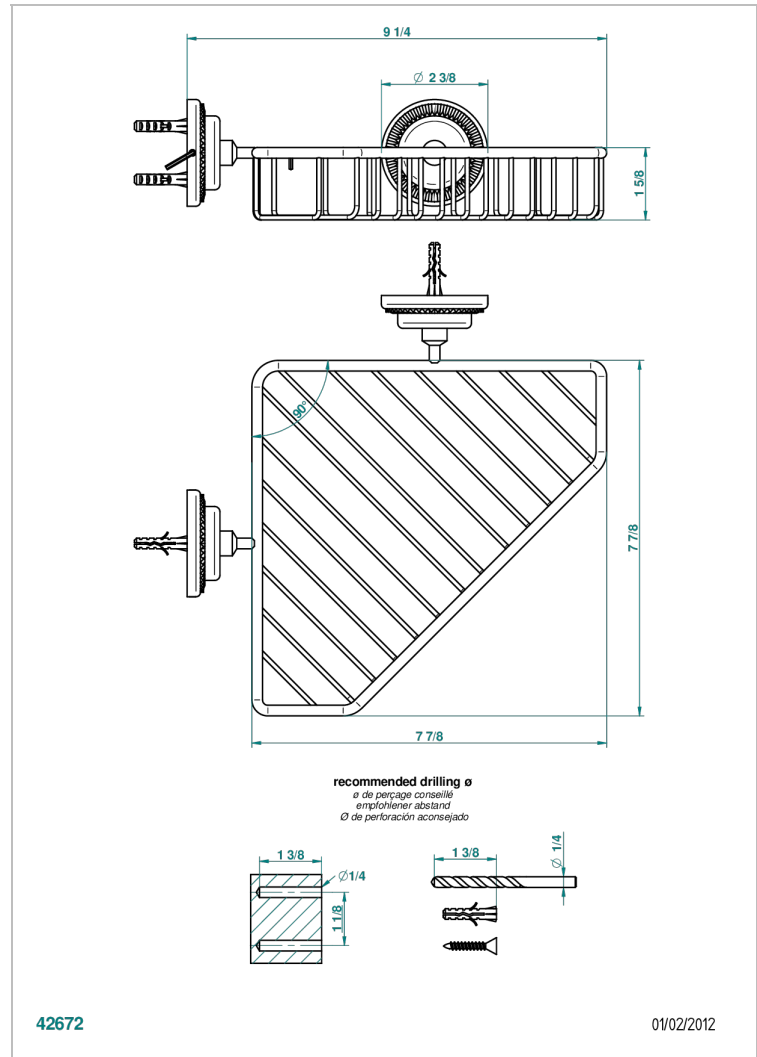

DIPLOMATE ROYALE

U4D-3623

Large corner soap basket, wall mounted

THG[®]
PARIS

CHARACTERISTIC

- Diplomate Royale
- Large corner soap basket, wall mounted

AVAILABLE FINITIONS

Black ceram - D30
Blush PVD - H62
Brass color PVD - H49
Brown bronze color PVD - F33
Chrome polished - A02
Chrome polished / gold polished - G02