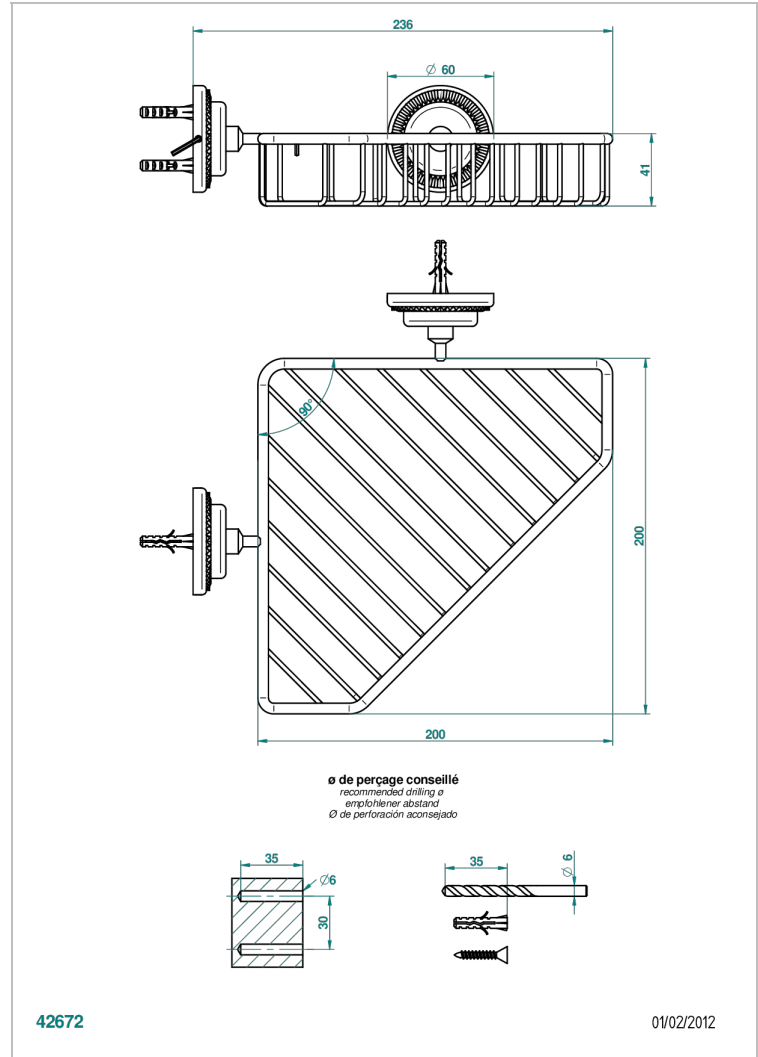

DIPLOMATE ROYALE

U4D-3623

Corner soap dish with flanges, 200 x 200 mm

THG[®]
PARIS

CHARACTERISTIC

- Diplomate Royale
- Corner soap dish with flanges, 200 x 200 mm

AVAILABLE FINITIONS

Antique nickel - H28
Black ceram - D30
Blush PVD - H62
Brass color PVD - H49
Brown bronze color PVD - F33
Gold color PVD - H52