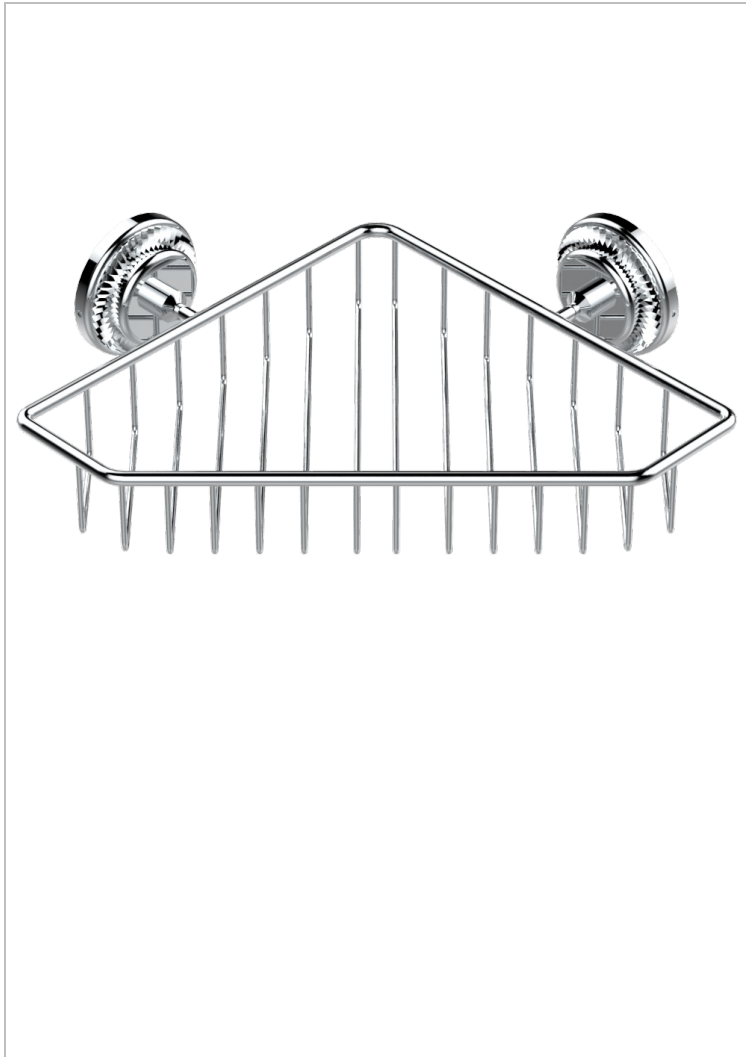

# DIPLOMATE ROYALE

U4D-3623

Corner soap dish with flanges, 200 x 200 mm

## CHARACTERISTIC

- Diplomate Royale
- Corner soap dish with flanges, 200 x 200 mm

## AVAILABLE FINITIONS

Antique nickel - H28  
 Black ceram - D30  
 Blush PVD - H62  
 Brass color PVD - H49  
 Brown bronze color PVD - F33  
 Gold color PVD - H52

Graphite PVD - H64  
 Lacquered light bronze - D01  
 Matt Umber PVD - H67  
 Matt blush PVD - H60  
 Matt brass color PVD - H50  
 Matt brown bronze color PVD - F34