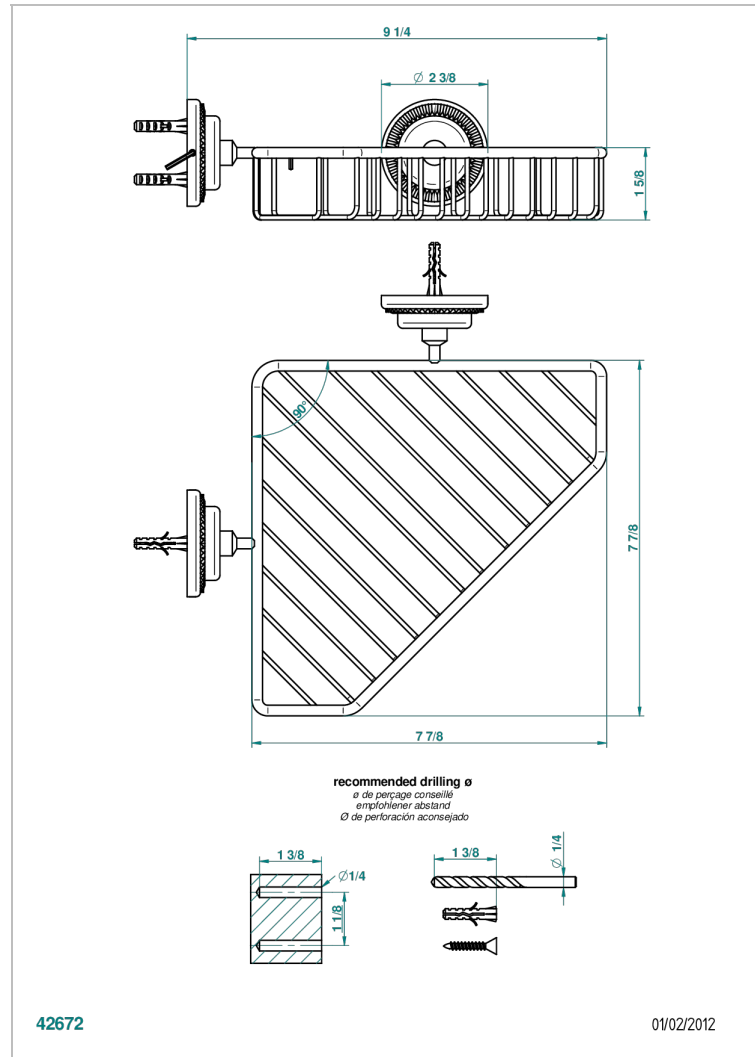

# DIPLOMATE ROYALE

U4D-3623

Corner soap dish with flanges, 200 x 200 mm

## CHARACTERISTIC

- Diplomate Royale
- Corner soap dish with flanges, 200 x 200 mm