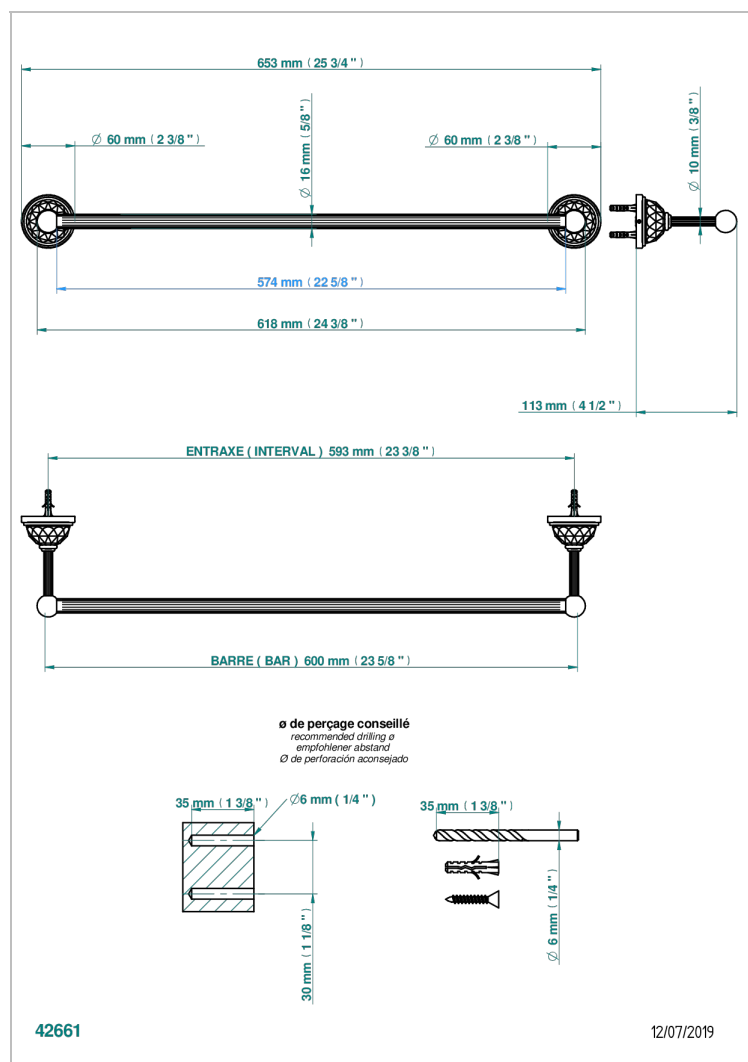

MANDARINE CRISTALLIA DIAMANT

U1K-514/60

Towel bar, 24" long

CHARACTERISTIC

- Mandarine Cristallia Diamant
- Towel bar, 24" long

AVAILABLE FINITIONS

Black ceram - D30

Blush PVD - H62

Umber PVD - H66