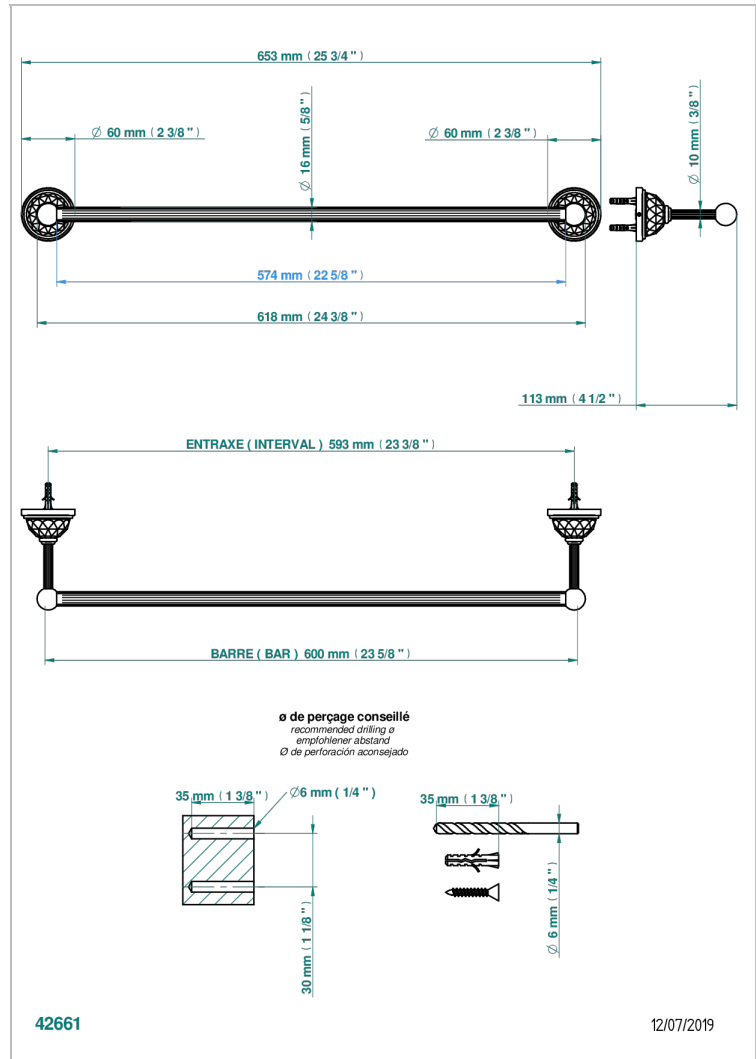

MANDARINE CRISTALLIA DIAMANT

U1K-514/60

Single towel rail, fixed rail, length: 600 mm

CHARACTERISTIC

- Mandarine Cristallia Diamant
- Single towel rail, fixed rail, length: 600 mm

AVAILABLE FINITIONS

Antique nickel - H28
Black ceram - D30
Blush PVD - H62
Brass color PVD - H49
Brown bronze color PVD - F33
Gold color PVD - H52

Graphite PVD - H64
Lacquered light bronze - D01
Matt Umber PVD - H67
Matt blush PVD - H60
Matt brass color PVD - H50
Matt brown bronze color PVD - F34

Matt chrome - C02
Matt gold - F07
Matt gold color PVD - H53
Matt graphite PVD - H65
Matt nickel (color finish) - C01
Matt nickel color PVD - H56

Nickel color PVD - H55
Polished chrome (color finish) - A02
Polished chrome / Polished gold (color finish) - G02
Polished gold (color finish) - F01
Polished nickel - B01
Soft gold - F30

Soft matt gold - F31
Umber PVD - H66
Varnished matt antique red copper (color finish) - H07