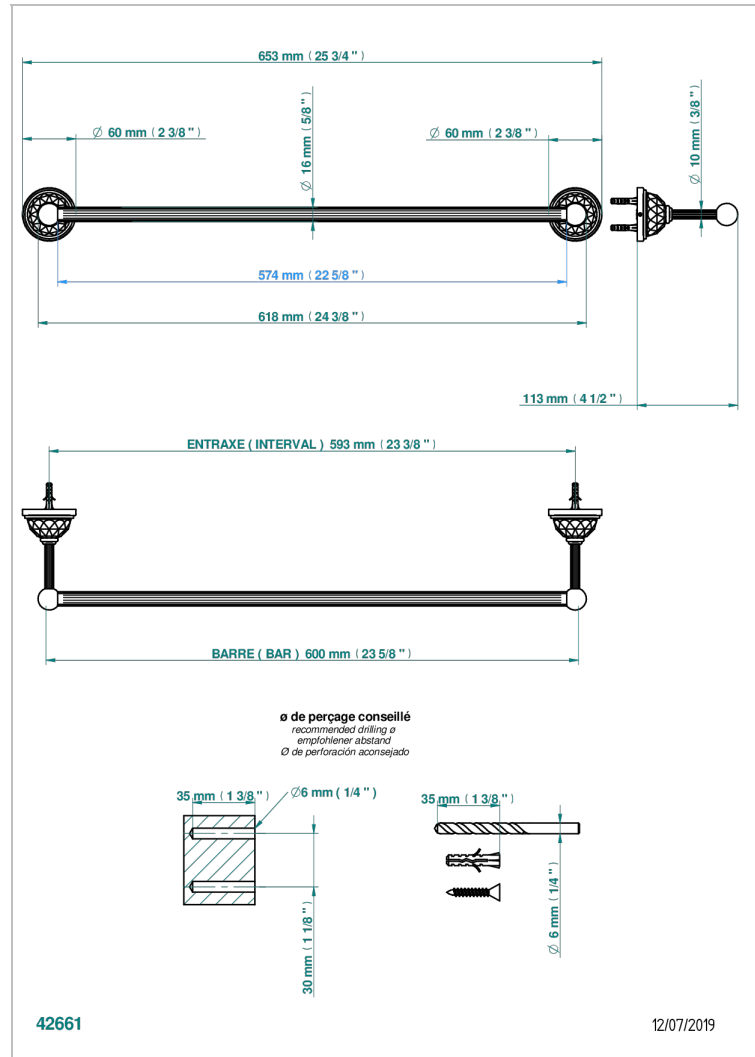

# MANDARINE CRISTALLIA DIAMANT

U1K-514/60

Single towel rail, fixed rail, length: 600 mm

## CHARACTERISTIC

- Mandarine Cristallia Diamant
- Single towel rail, fixed rail, length: 600 mm

## AVAILABLE FINITIONS

Antique nickel - H28  
Black ceram - D30  
Blush PVD - H62  
Brass color PVD - H49  
Brown bronze color PVD - F33  
Gold color PVD - H52

Graphite PVD - H64  
Lacquered light bronze - D01  
Matt Umber PVD - H67  
Matt blush PVD - H60  
Matt brass color PVD - H50  
Matt brown bronze color PVD - F34