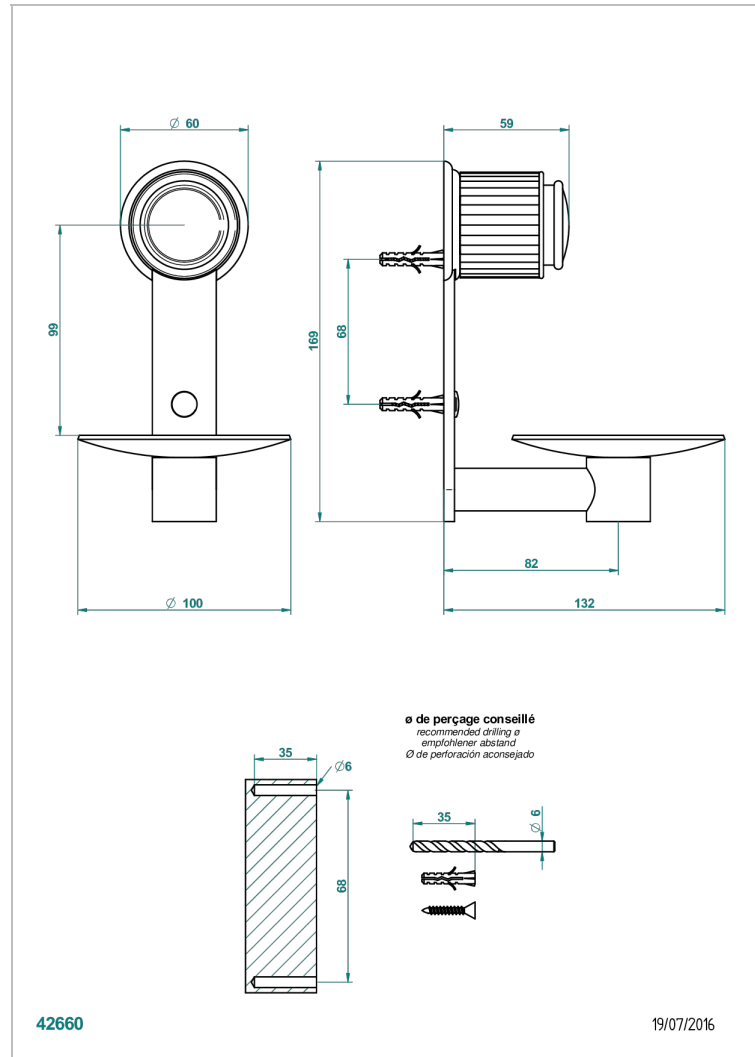

JAIPUR METAL

A9F-546

Soap dish, wall mounted, 4" diameter

THG
PARIS

CHARACTERISTIC

- Jaipur Metal
- Soap dish, wall mounted, 4" diameter

AVAILABLE FINITIONS

Black ceram - D30
Blush PVD - H62
Brass color PVD - H49
Brown bronze color PVD - F33
Chrome polished - A02
Chrome polished / gold polished - G02