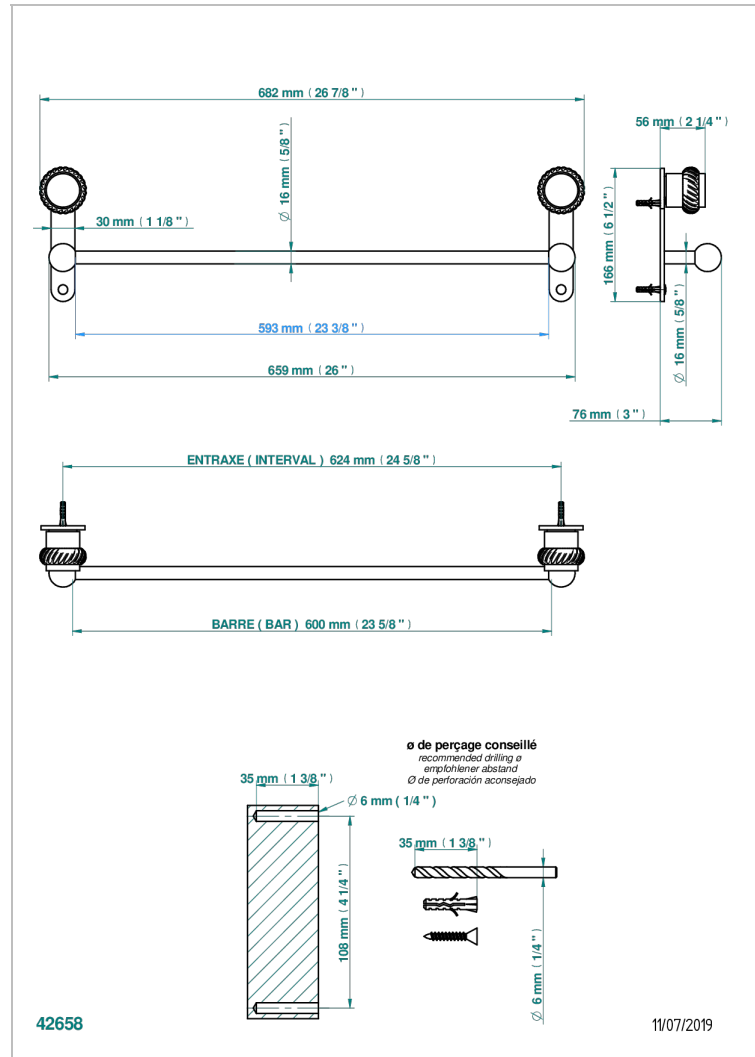

# DIPLOMATE ROPED RINGS

U4C-514/60

Single towel rail, fixed rail, length: 600 mm

## CHARACTERISTIC

- Diplomate Roped rings
- Single towel rail, fixed rail, length: 600 mm