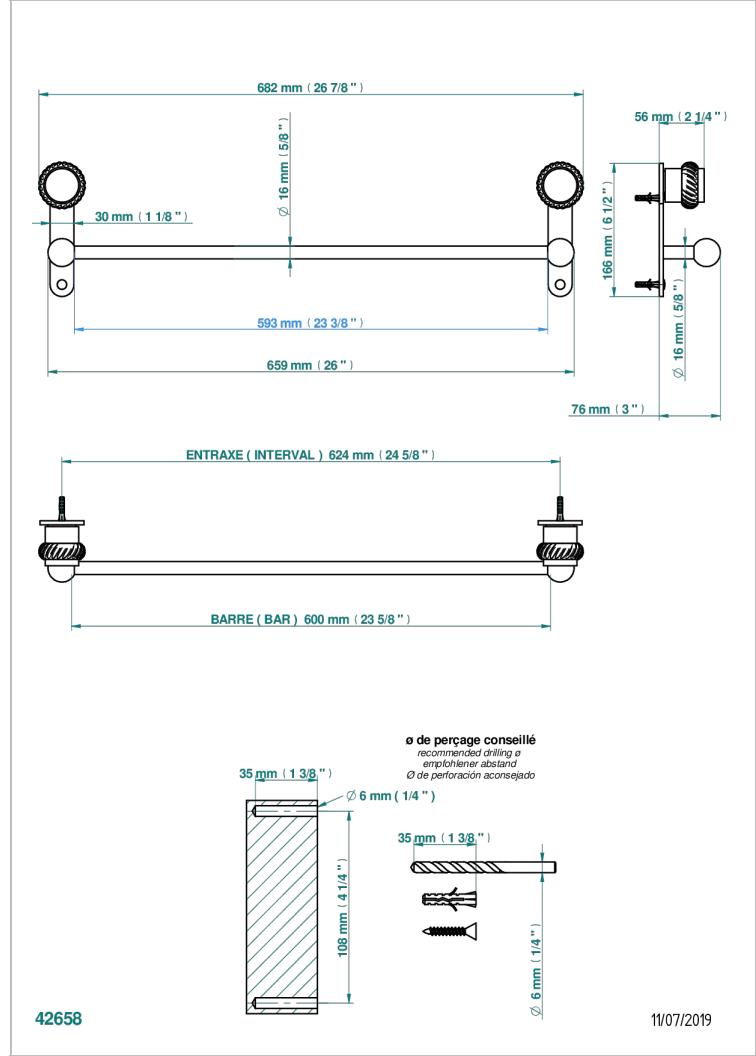

DIPLOMATE ROPED RINGS

U4C-514/60

Single towel rail, fixed rail, length: 600 mm

CHARACTERISTIC

- Diplomate Roped rings
- Single towel rail, fixed rail, length: 600 mm

AVAILABLE FINITIONS

Antique nickel - H28
Black ceram - D30
Blush PVD - H62
Brass color PVD - H49
Brown bronze color PVD - F33
Gold color PVD - H52