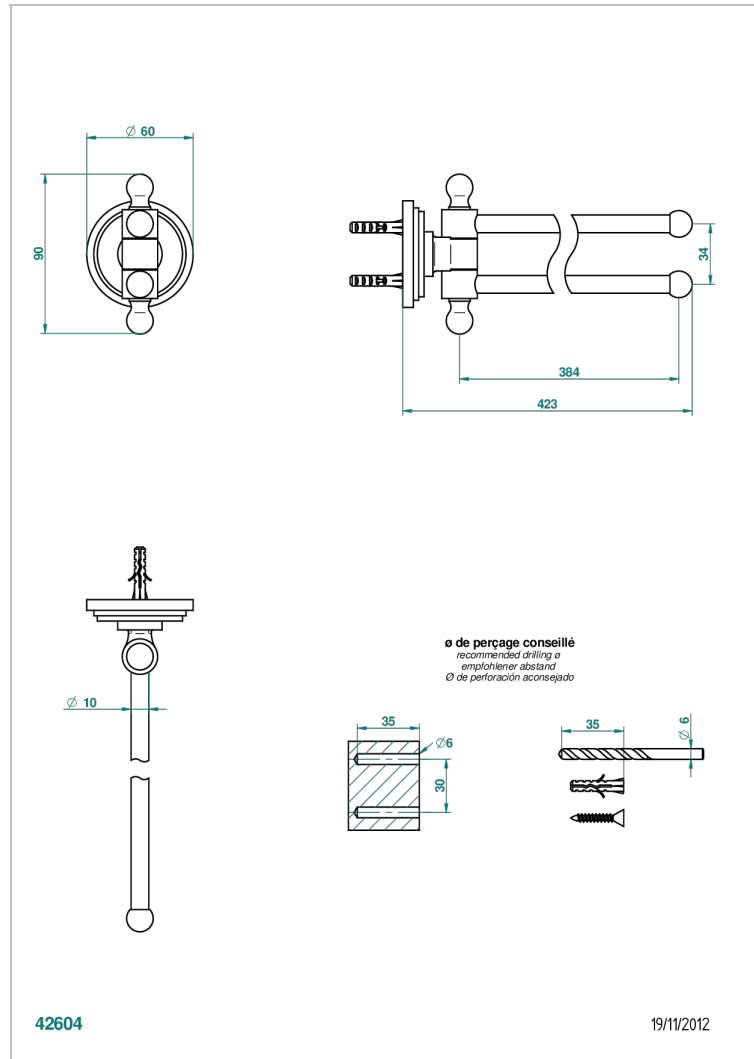

# FAUBOURG METAL WITH LEVER HANDLES

G2U-522

Towel bar 15 3/4" long, double swivel

## CHARACTERISTIC

- Faubourg Metal with lever handles
- Towel bar 15 3/4" long, double swivel