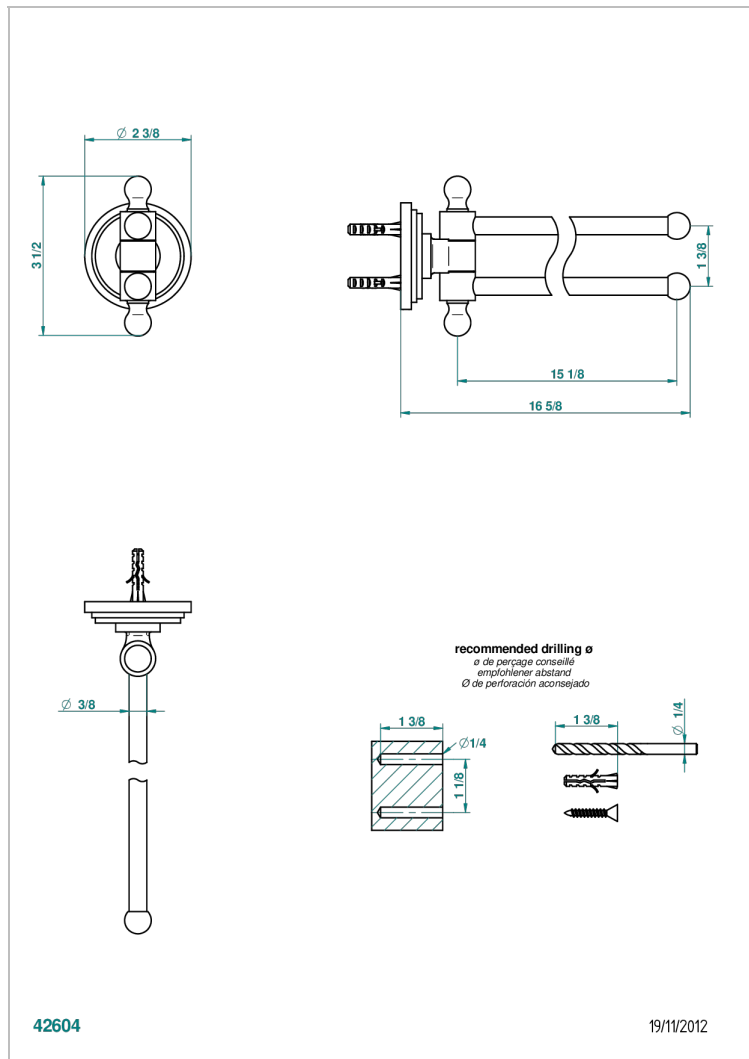

FAUBOURG METAL WITH LEVER HANDLES

G2U-522

Towel bar 15 3/4" long, double swivel

CHARACTERISTIC

- Faubourg Metal with lever handles
- Towel bar 15 3/4" long, double swivel

AVAILABLE FINITIONS

Black ceram - D30
Blush PVD - H62
Brass color PVD - H49
Brown bronze color PVD - F33
Chrome polished - A02
Chrome polished / gold polished - G02