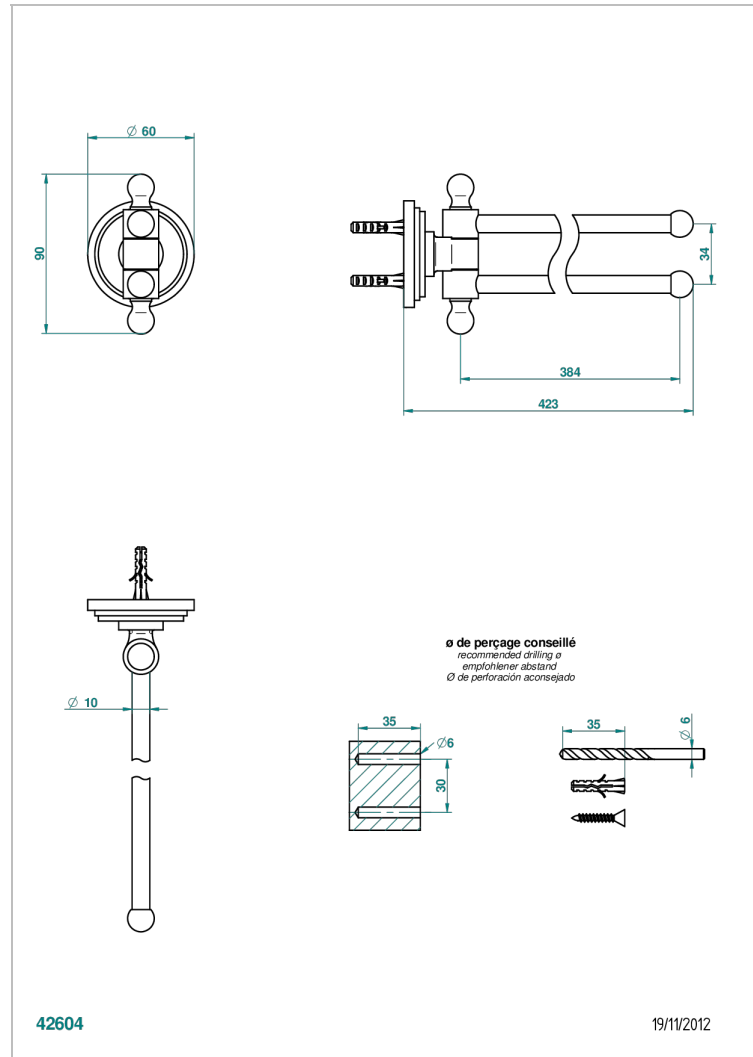

FAUBOURG METAL WITH LEVER

G2U-522

Double towel holder, 2 mobile rails, length: 400 mm, \varnothing 16 mm

THG[®]
PARIS

CHARACTERISTIC

- Faubourg Metal with lever
- Double towel holder, 2 mobile rails, length: 400 mm, \varnothing 16 mm