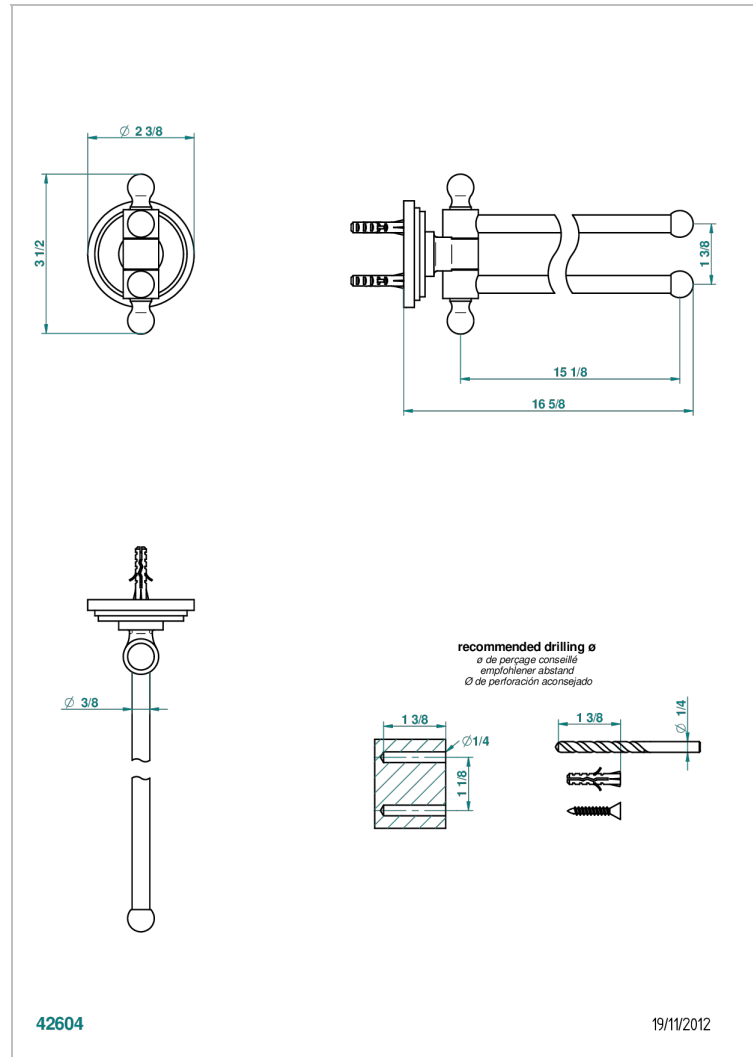

FAUBOURG METAL WITH LEVER

G2U-522

Double towel holder, 2 mobile rails, length: 400 mm, \varnothing 16 mm

THG[®]
PARIS

CHARACTERISTIC

- Faubourg Metal with lever
- Double towel holder, 2 mobile rails, length: 400 mm, \varnothing 16 mm