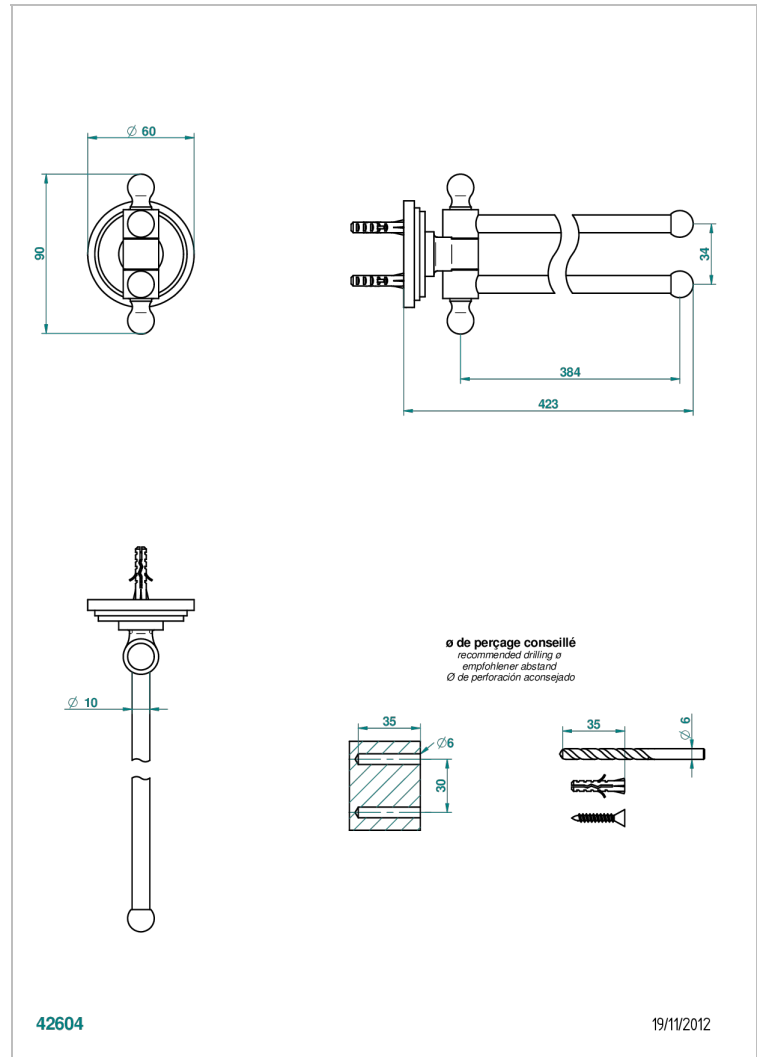

# FRIVOLE WITH LEVER HANDLES

G2S-522

Towel bar 15 3/4" long, double swivel

THG<sup>®</sup>  
PARIS

## CHARACTERISTIC

- Frivole with lever handles
- Towel bar 15 3/4" long, double swivel

Umber PVD - H66